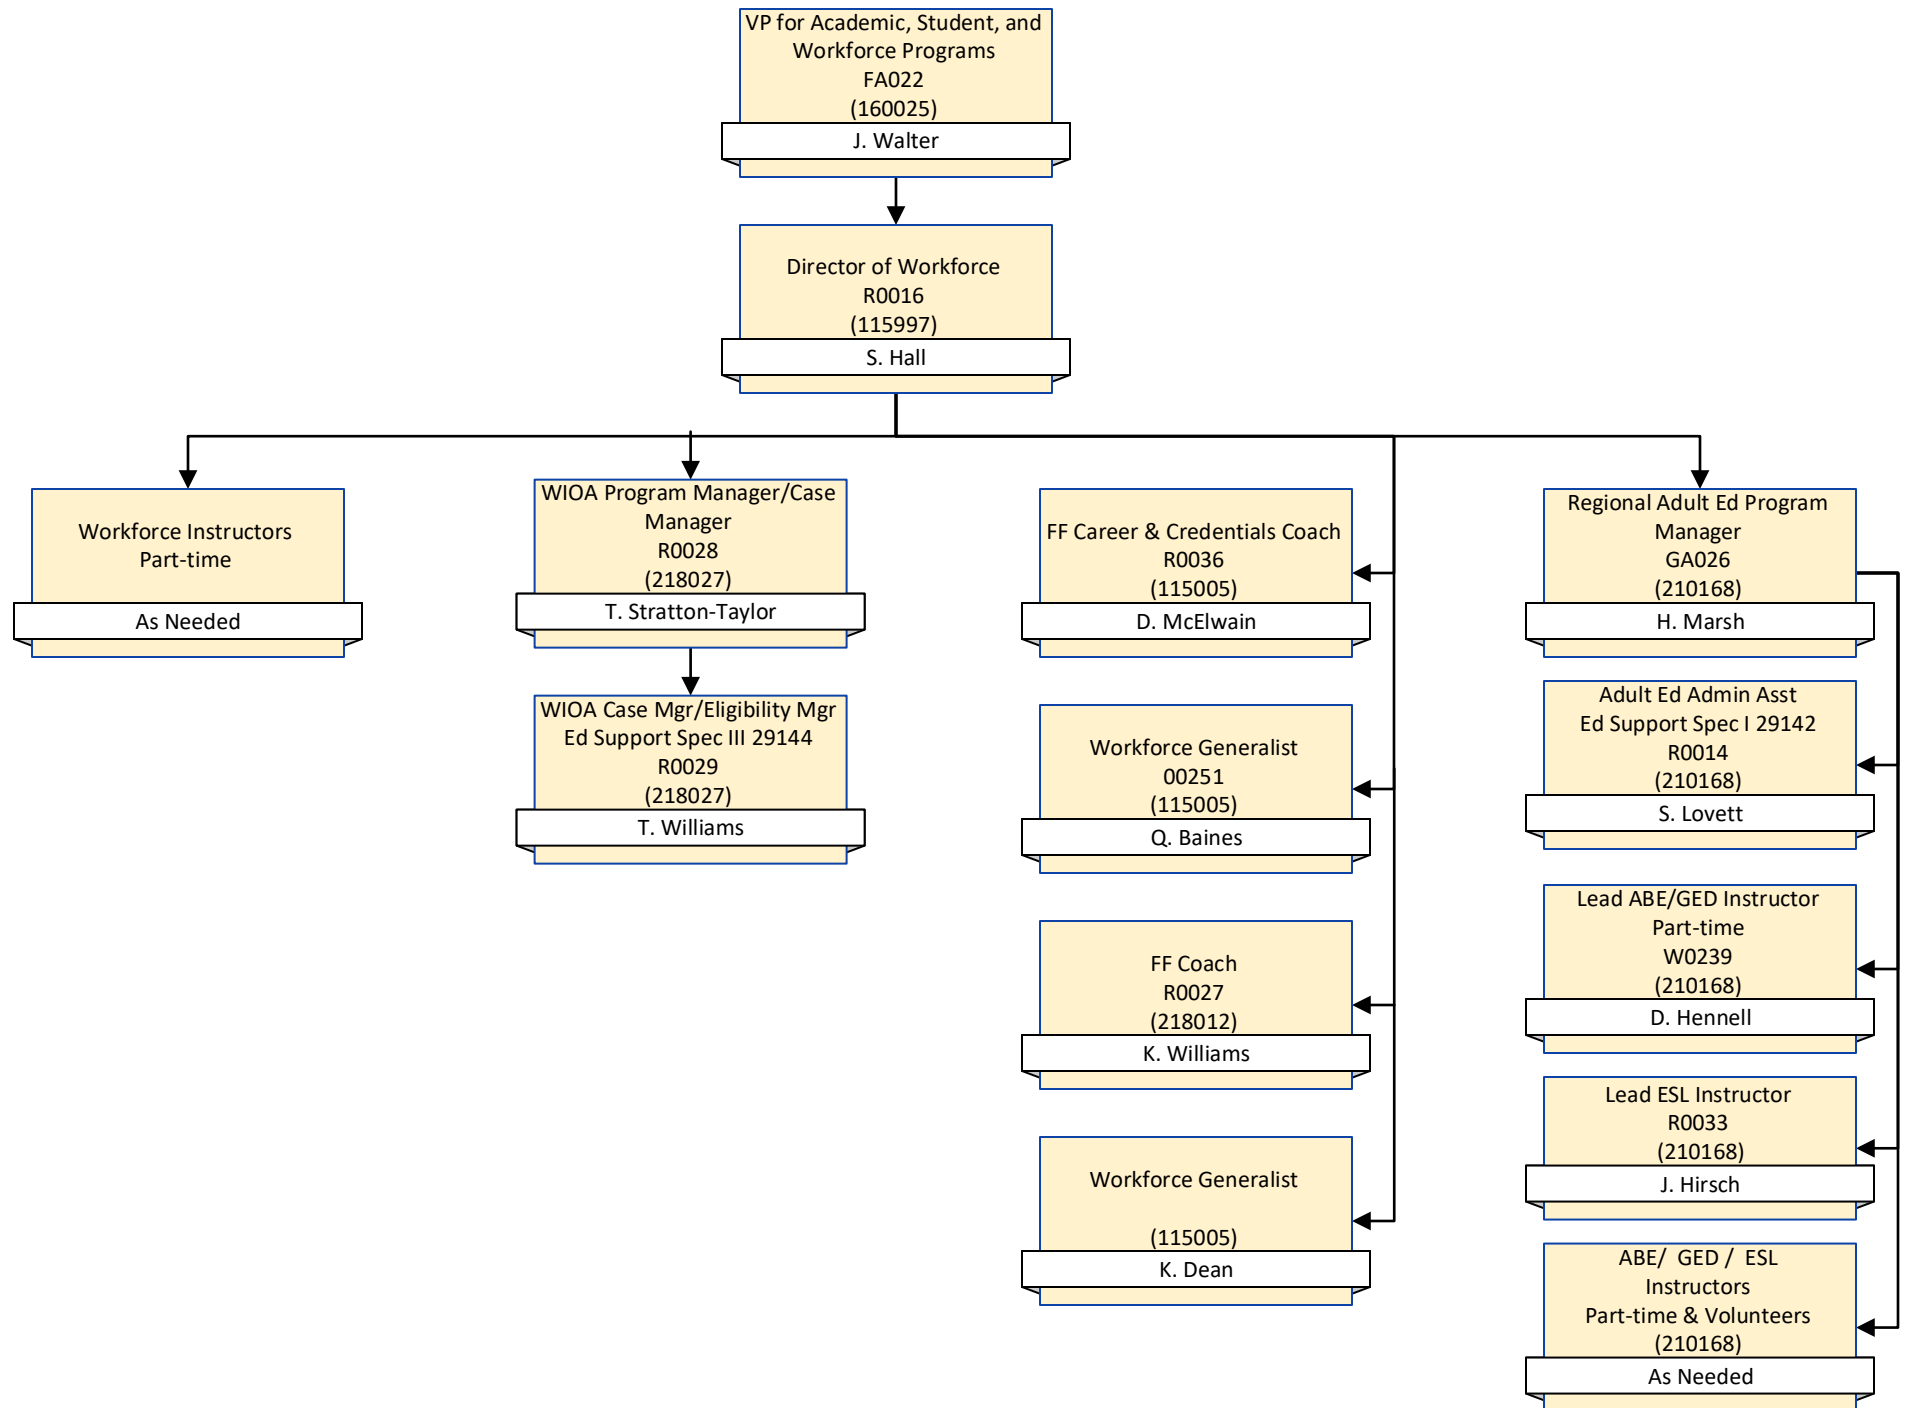

EASTERN SHORE COMMUNITY COLLEGE  
VP for Academic, Student, and Workforce Education

EASTERN SHORE COMMUNITY COLLEGE  
Coordinator of Student / Enrollment Services

- \*Designates Department Chair**
- Moore – Liberal Arts and Social Sciences
  - Mason – STEM-B
  - Greer – Health Professions
  - Floyd – Trades

Adjunct Faculty  
Part - time

Report to Dept.  
Chairs