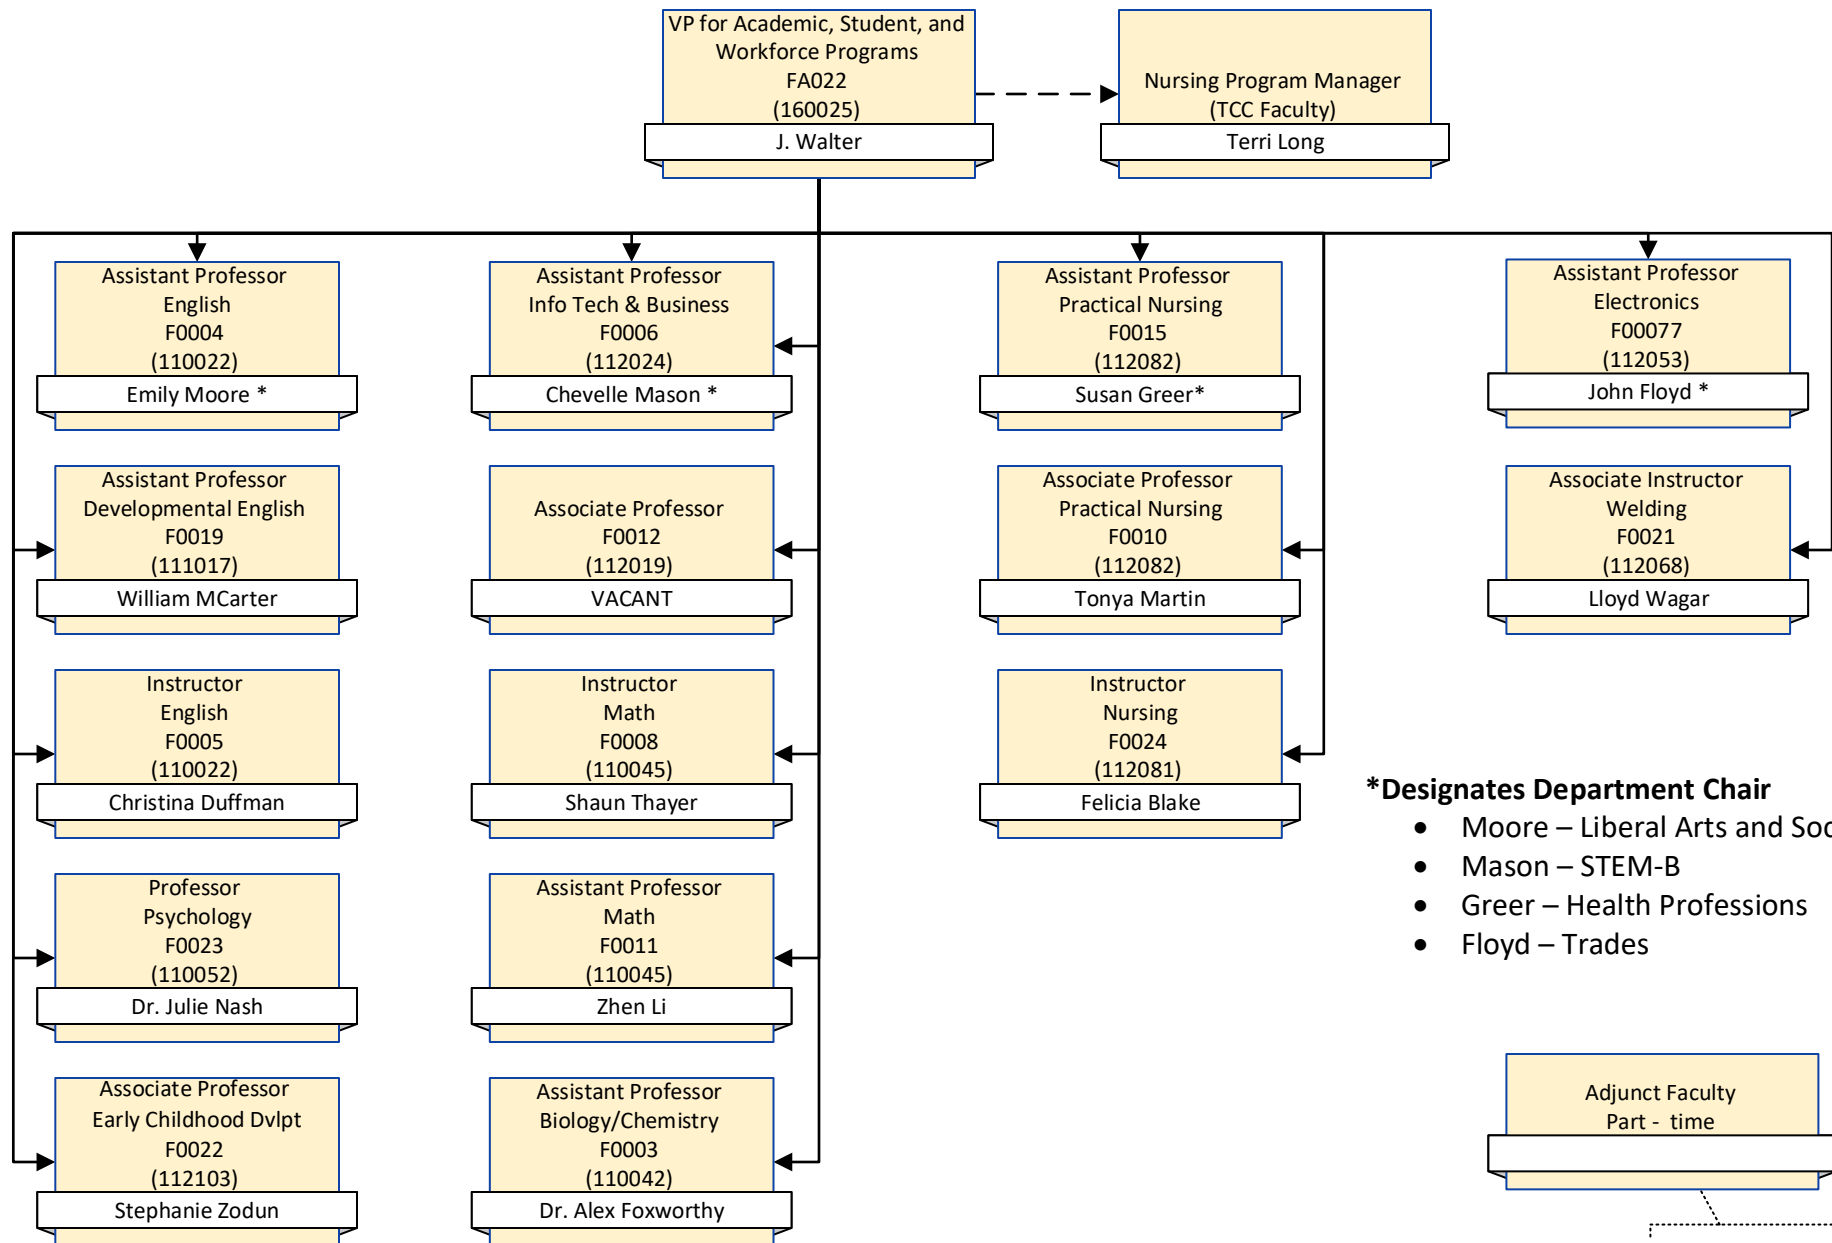

EASTERN SHORE COMMUNITY COLLEGE  
VP for Academic, Student, and Workforce Education

EASTERN SHORE COMMUNITY COLLEGE  
Coordinator of Student / Enrollment Services

- \*Designates Department Chair**
- Moore – Liberal Arts and Social Sciences
  - Mason – STEM-B
  - Greer – Health Professions
  - Floyd – Trades

Adjunct Faculty  
Part - time

Report to Dept.  
Chairs