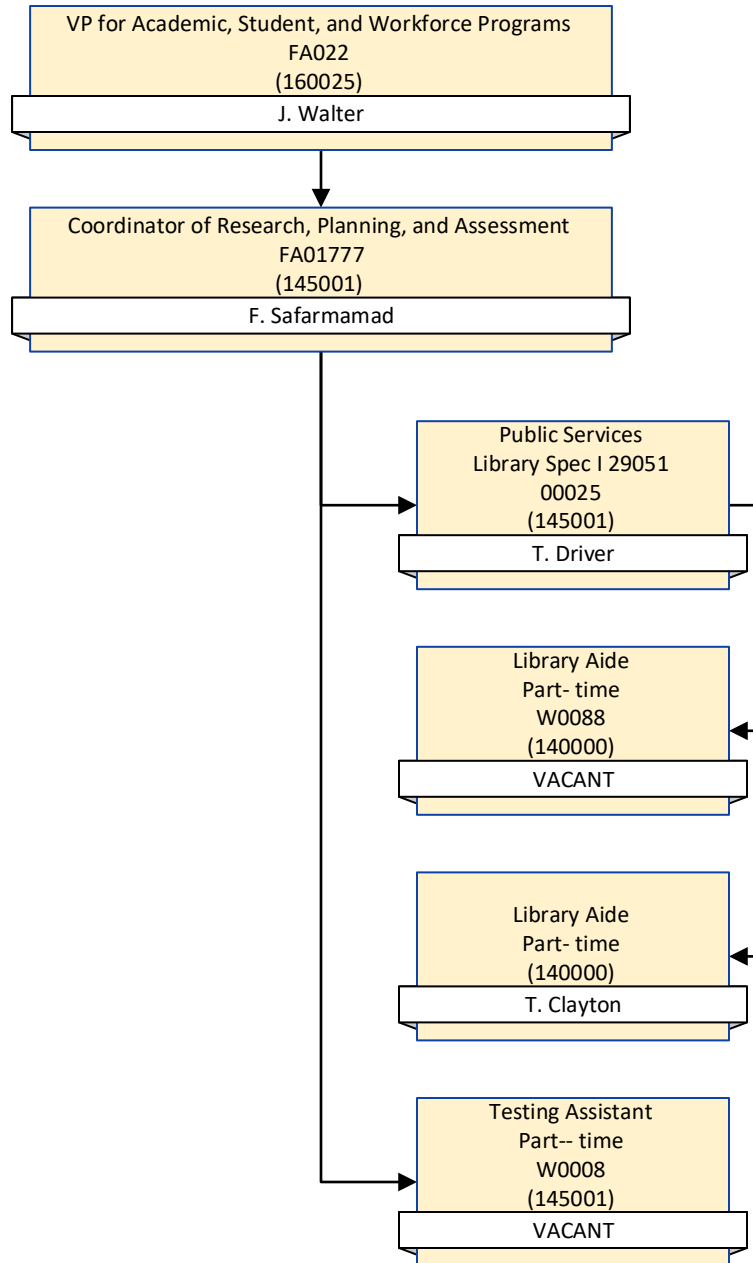

EASTERN SHORE COMMUNITY COLLEGE  
VP for Academic, Student, and Workforce Education

EASTERN SHORE COMMUNITY COLLEGE  
Coordinator of Student / Enrollment Services

- \*Designates Department Chair**
- Moore – Liberal Arts and Social Sciences
  - Mason – STEM-B
  - Greer – Health Professions
  - Floyd – Trades

Adjunct Faculty  
Part - time

Report to Dept.  
Chairs