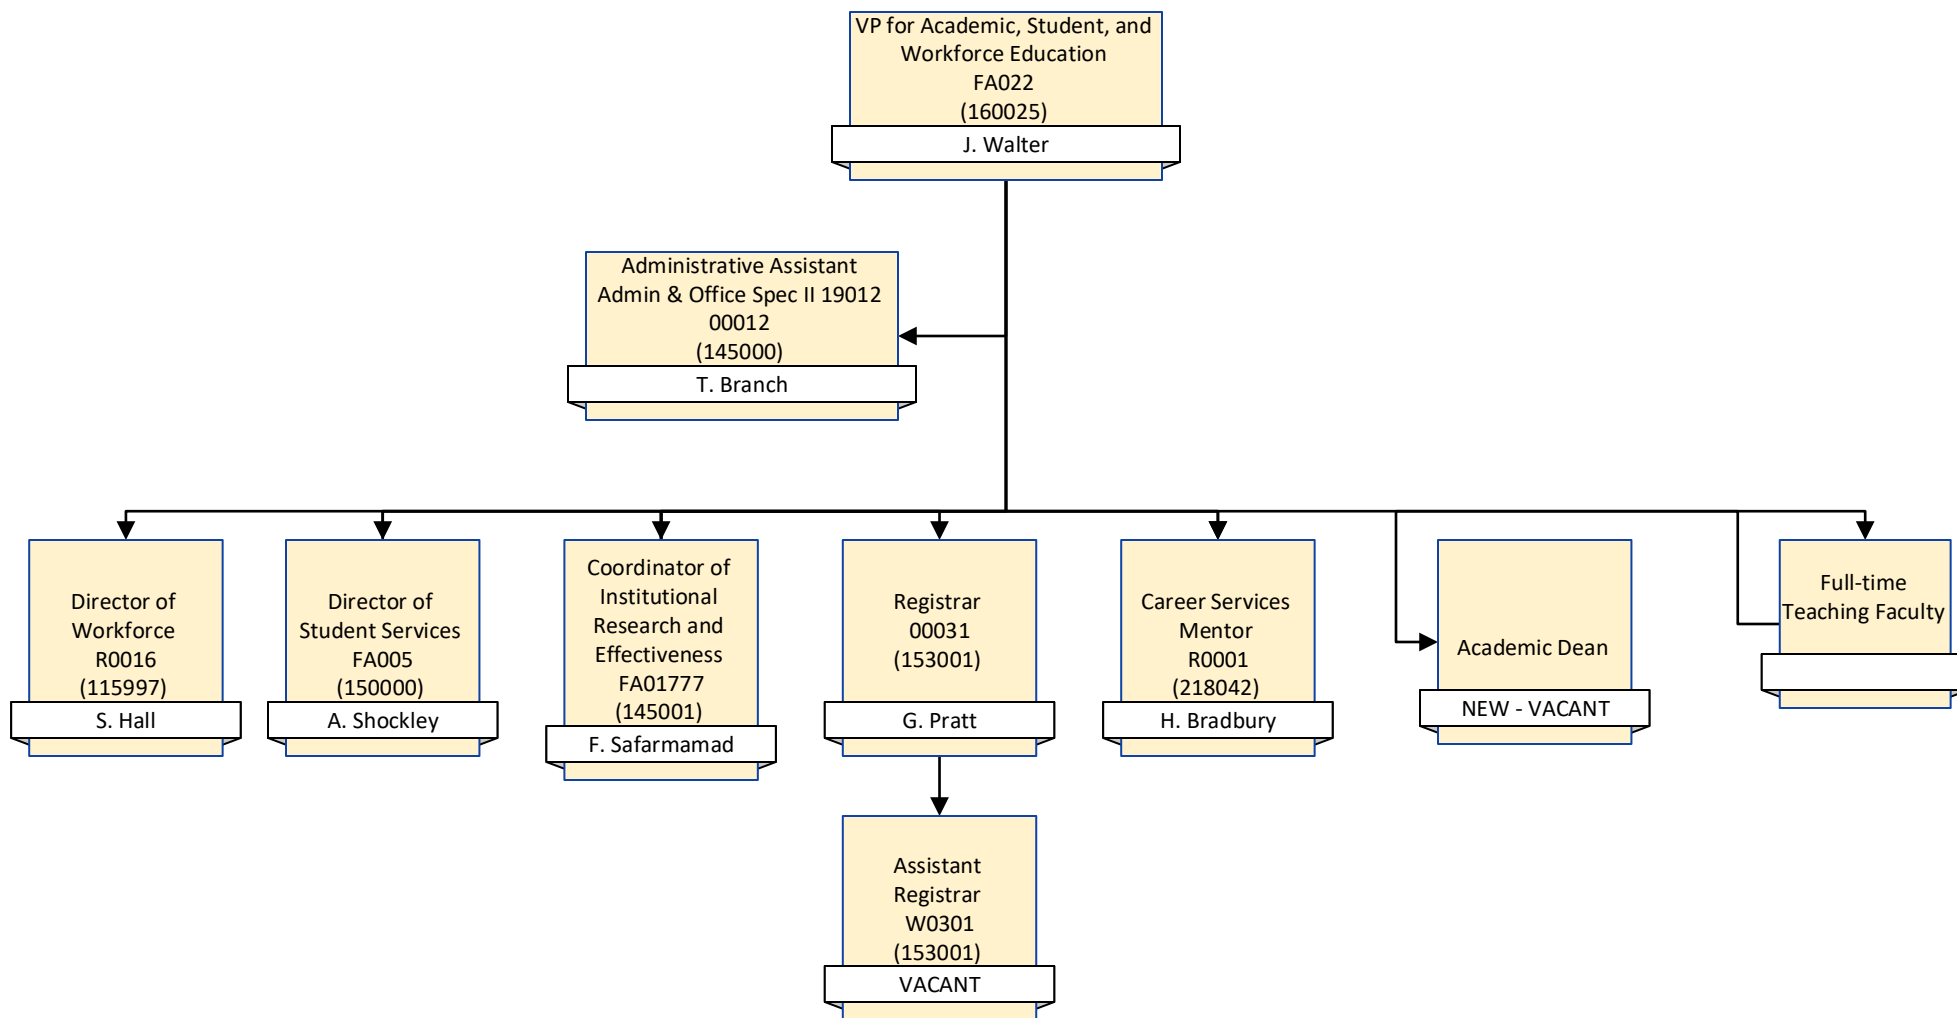

EASTERN SHORE COMMUNITY COLLEGE  
VP for Academic, Student, and Workforce Education

EASTERN SHORE COMMUNITY COLLEGE  
Coordinator of Student / Enrollment Services

- \*Designates Department Chair**
- Moore – Liberal Arts and Social Sciences
  - Mason – STEM-B
  - Greer – Health Professions
  - Floyd – Trades

Adjunct Faculty  
Part - time

Report to Dept.  
Chairs