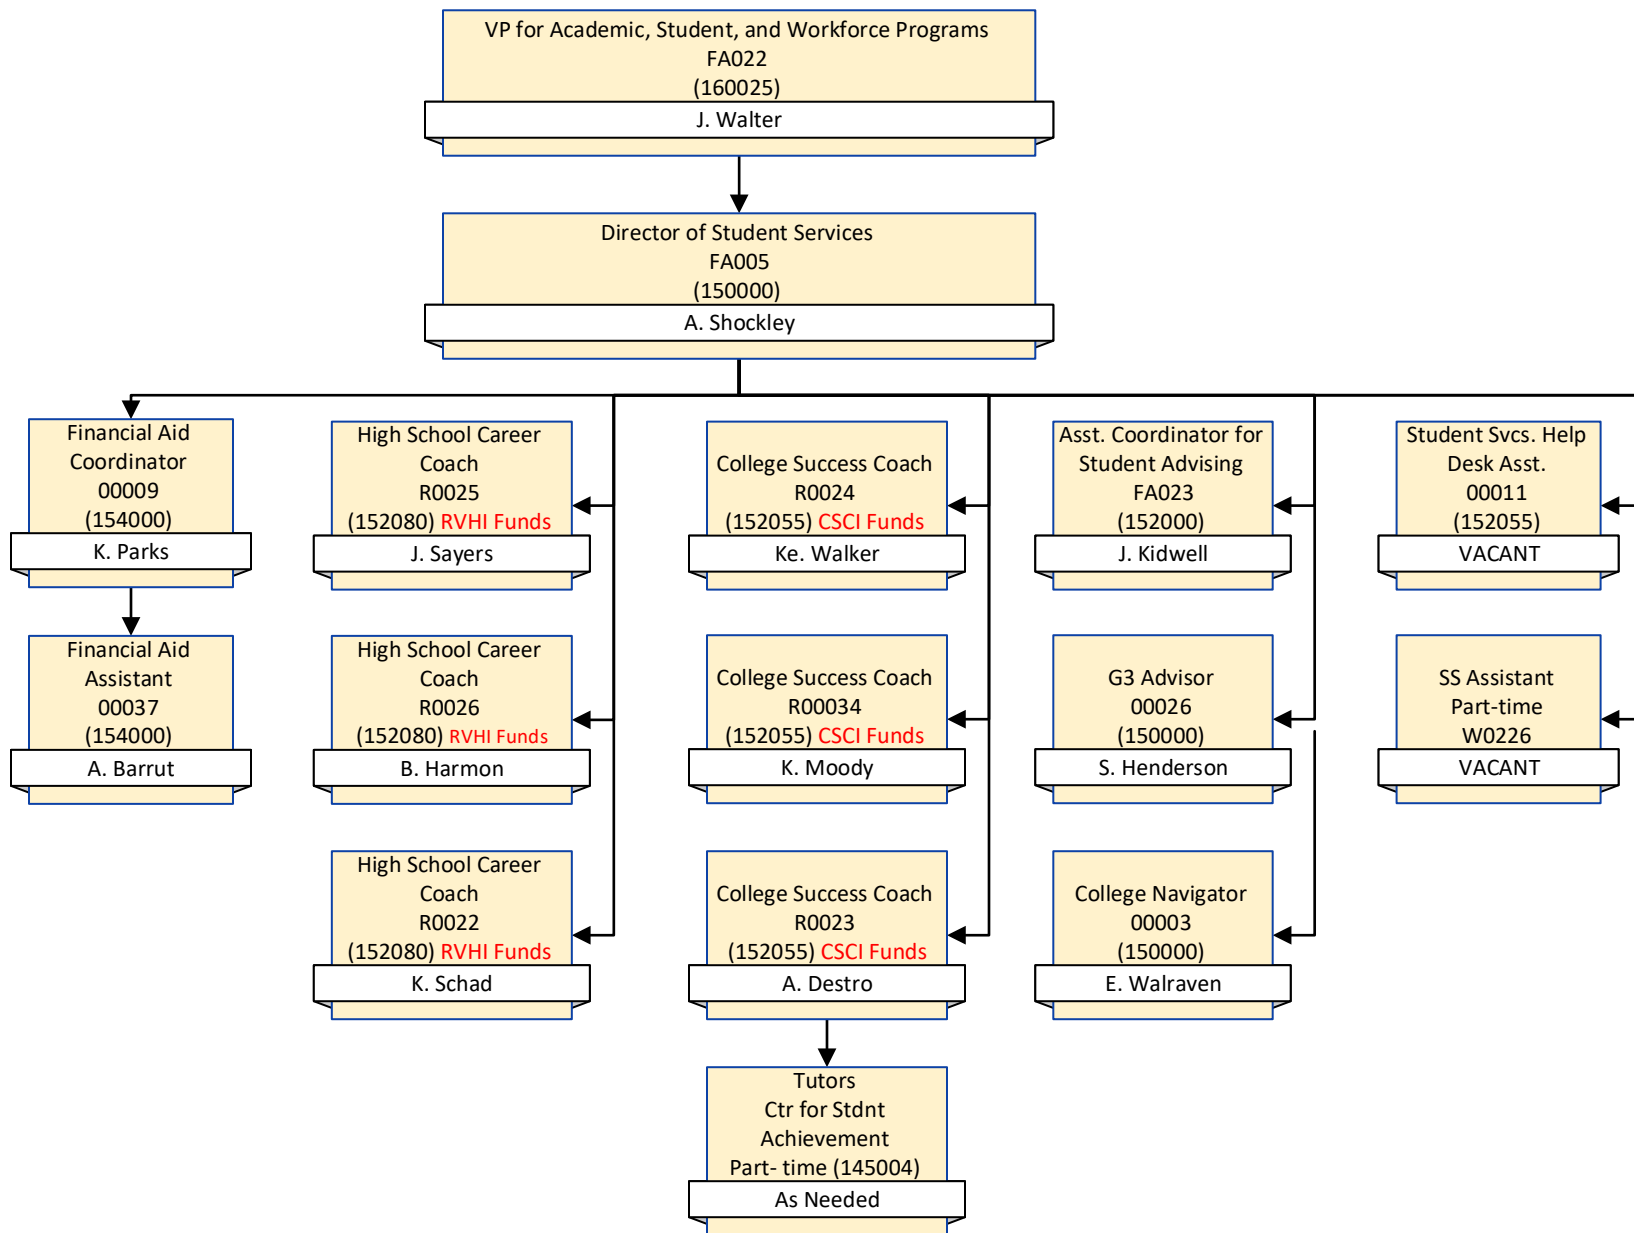

EASTERN SHORE COMMUNITY COLLEGE  
VP for Academic, Student, and Workforce Education

EASTERN SHORE COMMUNITY COLLEGE  
Coordinator of Student / Enrollment Services

- \*Designates Department Chair**
- Moore – Liberal Arts and Social Sciences
  - Mason – STEM-B
  - Greer – Health Professions
  - Floyd – Trades

Adjunct Faculty  
Part - time

Report to Dept.  
Chairs