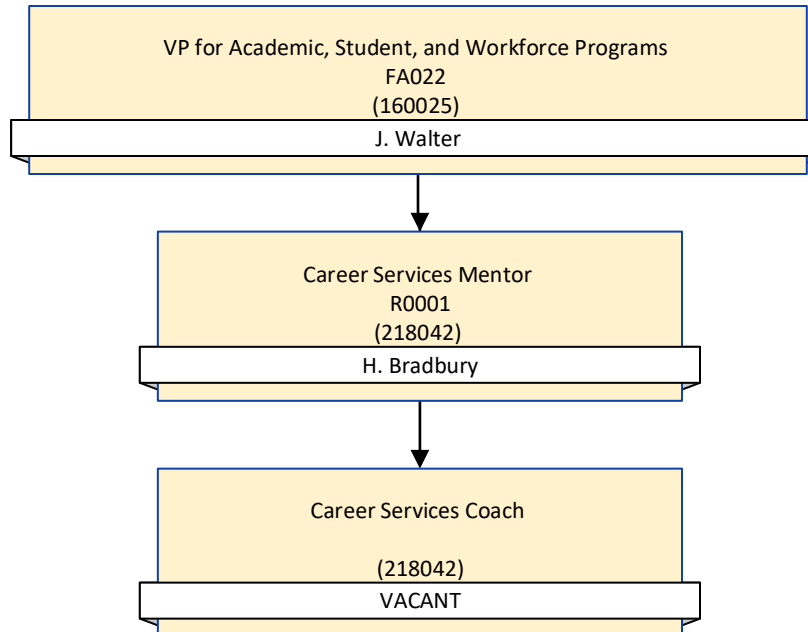

EASTERN SHORE COMMUNITY COLLEGE  
VP for Academic, Student, and Workforce Education

EASTERN SHORE COMMUNITY COLLEGE  
Coordinator of Student / Enrollment Services

- \*Designates Department Chair**
- Moore – Liberal Arts and Social Sciences
  - Mason – STEM-B
  - Greer – Health Professions
  - Floyd – Trades

Adjunct Faculty  
Part - time

Report to Dept.  
Chairs