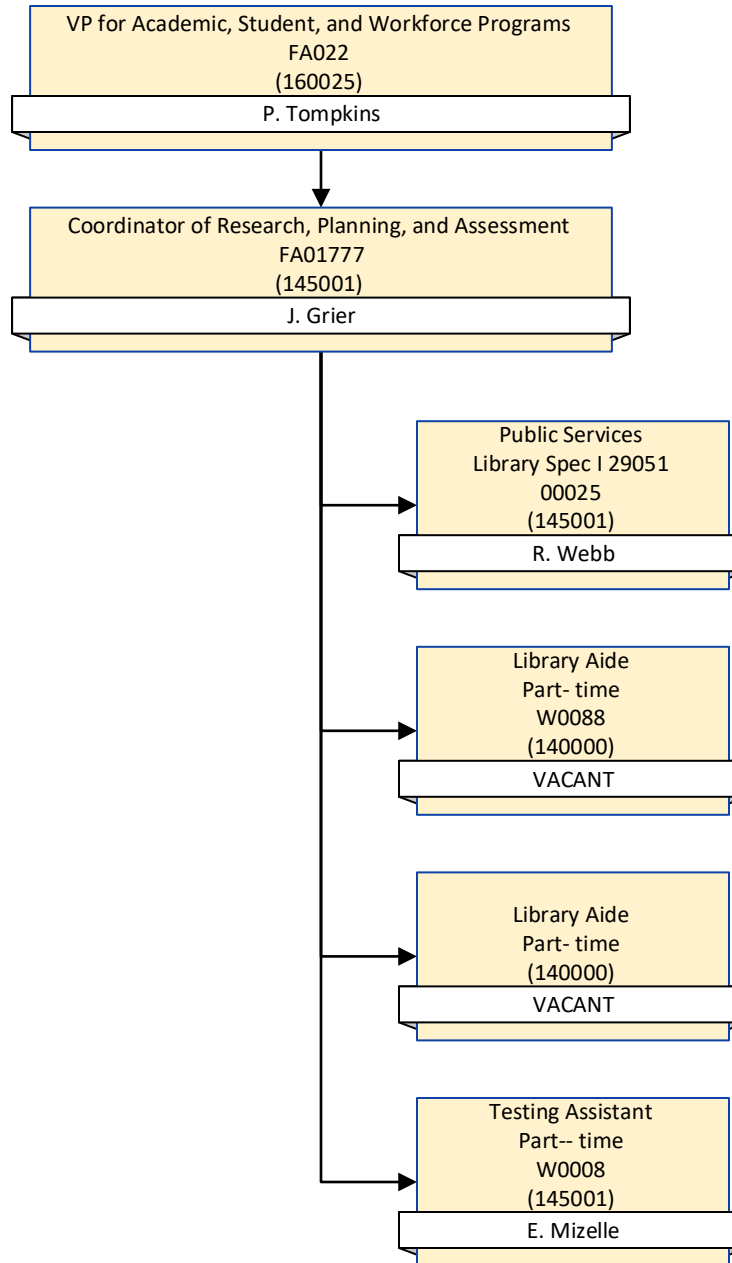

EASTERN SHORE COMMUNITY COLLEGE
VP for Academic, Student, and Workforce Education

EASTERN SHORE COMMUNITY COLLEGE
Coordinator of Student / Enrollment Services

- *Designates Department Chair**
- Moore – Liberal Arts and Social Sciences
 - Mason – STEM-B
 - Bennett – Health Professions
 - Floyd – Trades