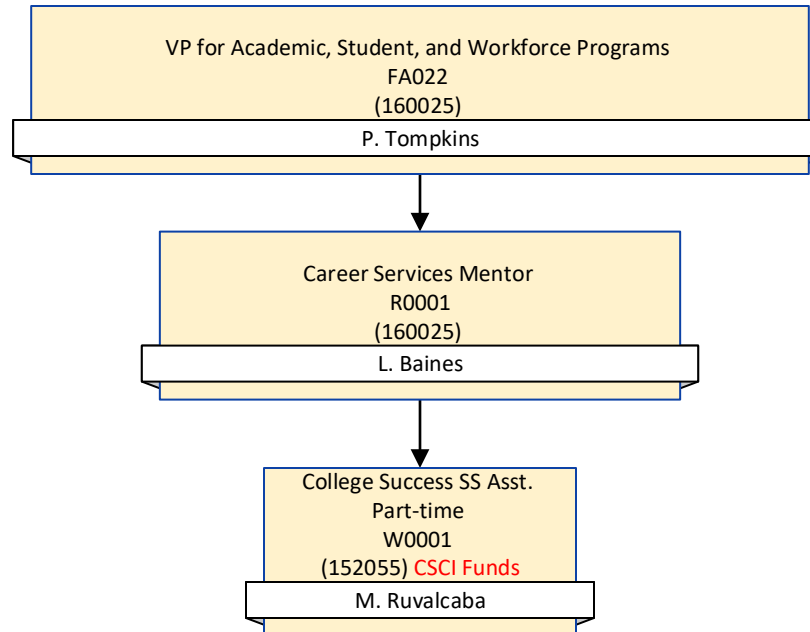

EASTERN SHORE COMMUNITY COLLEGE
VP for Academic, Student, and Workforce Education

EASTERN SHORE COMMUNITY COLLEGE
Coordinator of Student / Enrollment Services

- *Designates Department Chair**
- Moore – Liberal Arts and Social Sciences
 - Mason – STEM-B
 - Bennett – Health Professions
 - Floyd – Trades