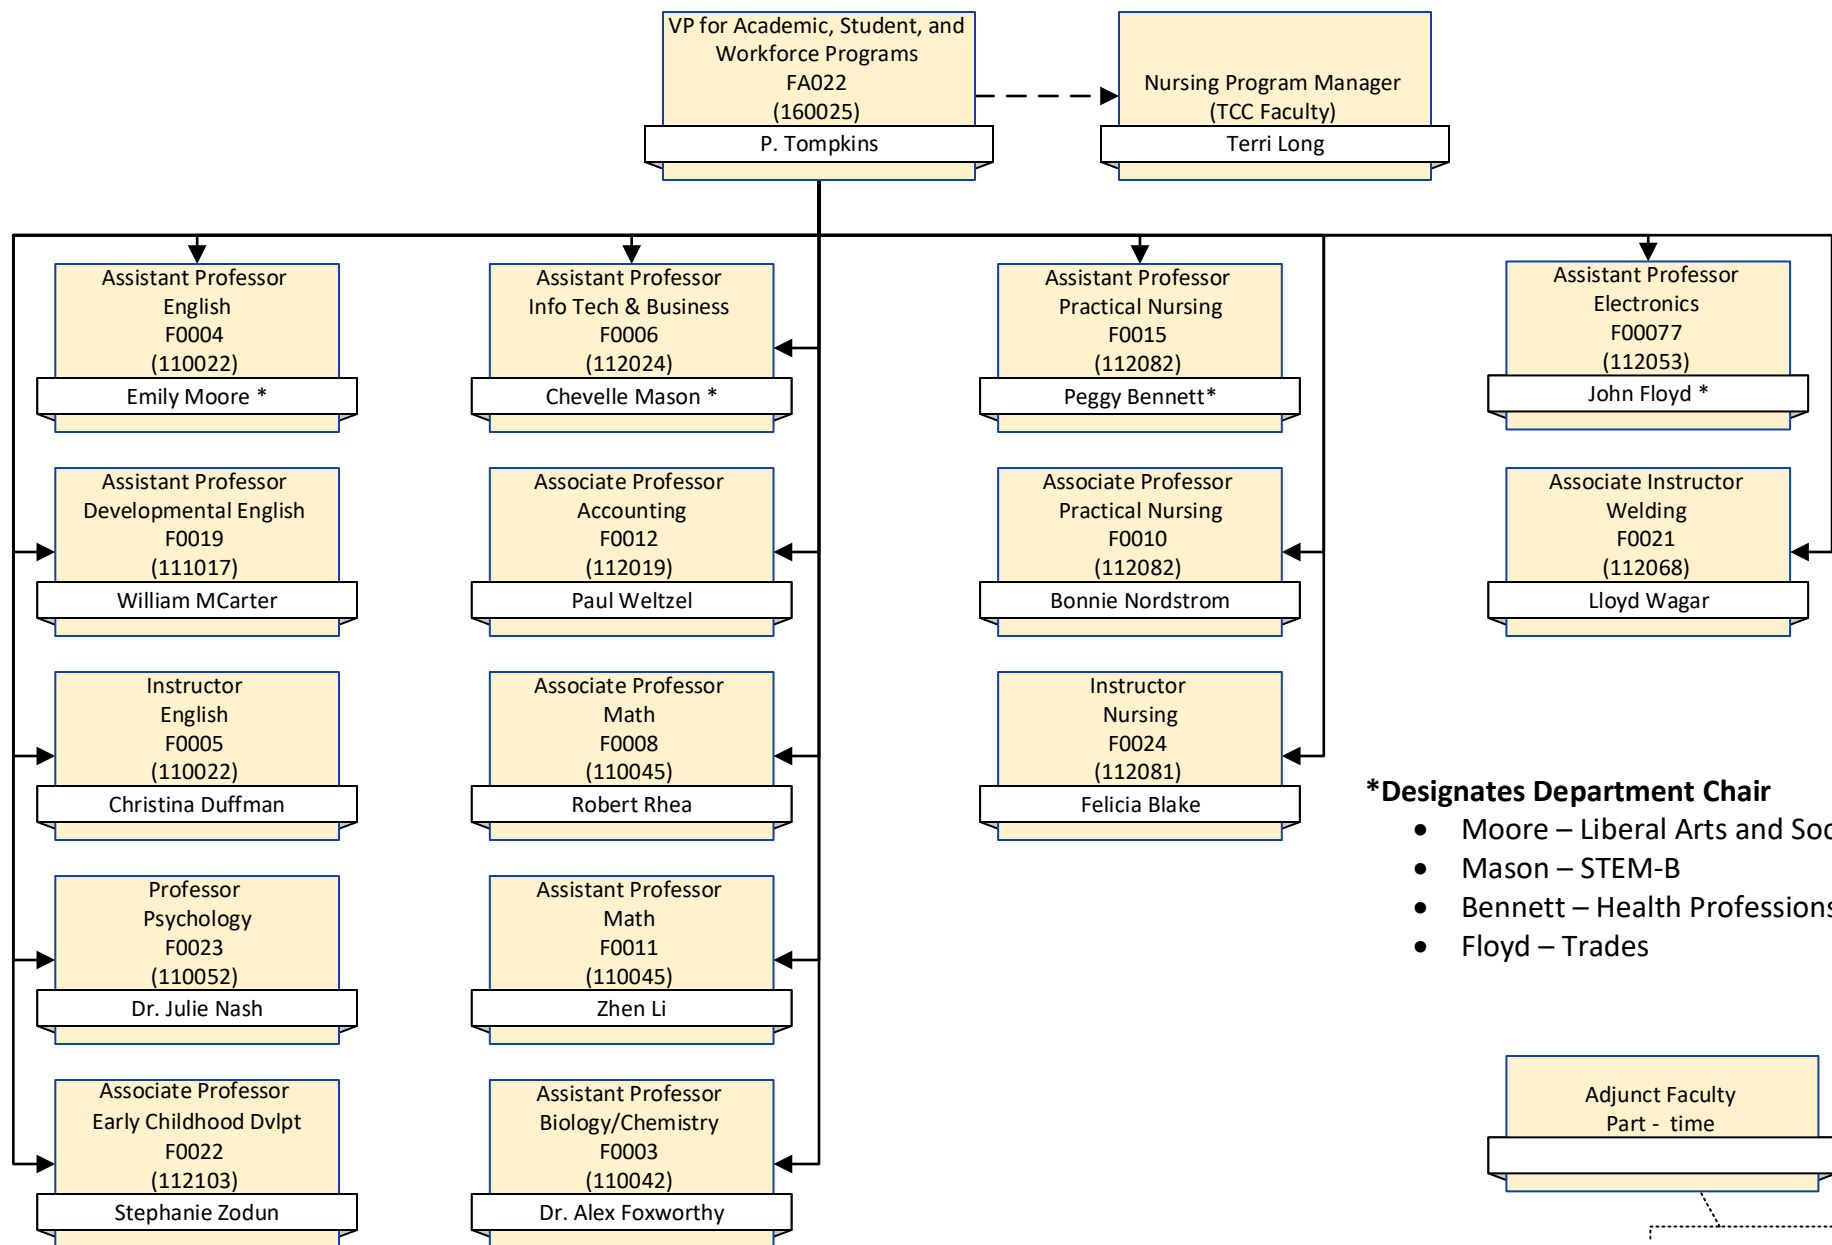

EASTERN SHORE COMMUNITY COLLEGE
VP for Academic, Student, and Workforce Education

EASTERN SHORE COMMUNITY COLLEGE
Coordinator of Student / Enrollment Services

- *Designates Department Chair**
- Moore – Liberal Arts and Social Sciences
 - Mason – STEM-B
 - Bennett – Health Professions
 - Floyd – Trades