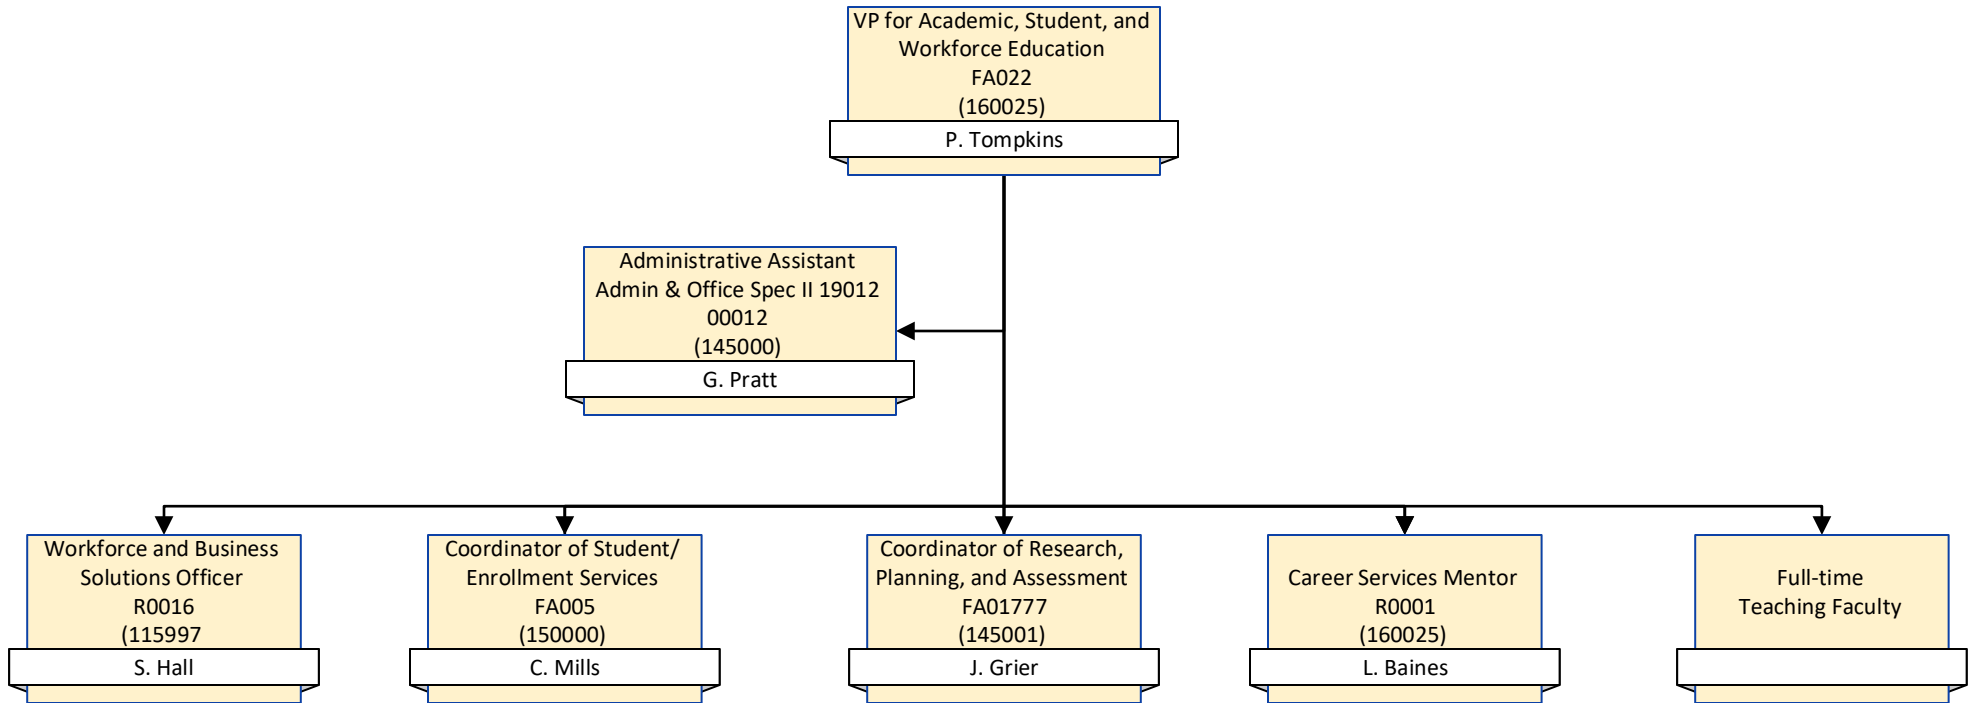

EASTERN SHORE COMMUNITY COLLEGE
VP for Academic, Student, and Workforce Education

EASTERN SHORE COMMUNITY COLLEGE
Coordinator of Student / Enrollment Services

- *Designates Department Chair**
- Moore – Liberal Arts and Social Sciences
 - Mason – STEM-B
 - Bennett – Health Professions
 - Floyd – Trades