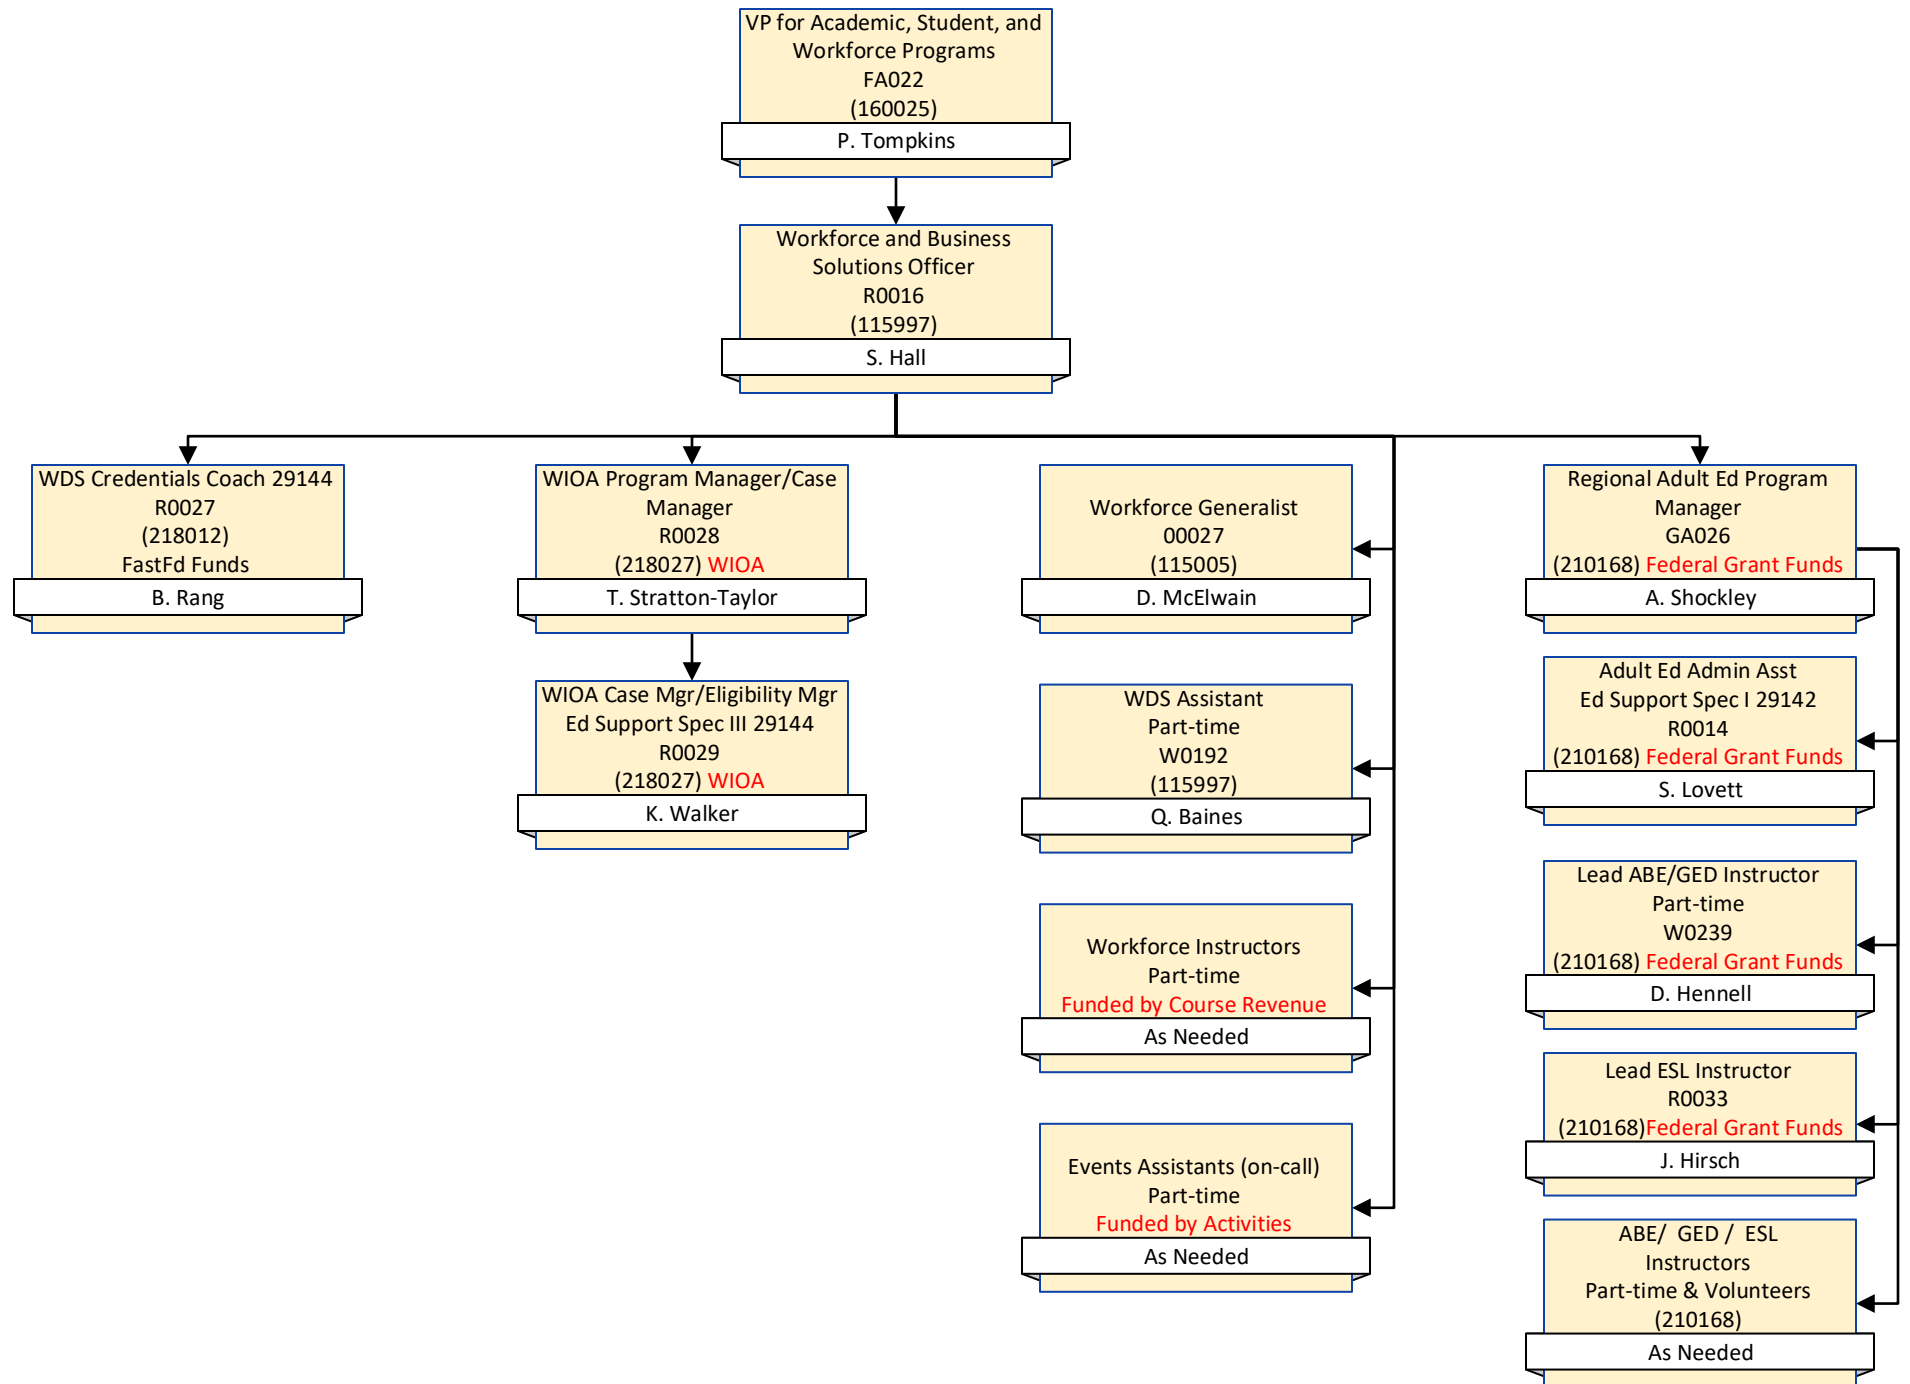

EASTERN SHORE COMMUNITY COLLEGE
VP for Academic, Student, and Workforce Education

EASTERN SHORE COMMUNITY COLLEGE
Coordinator of Student / Enrollment Services

- *Designates Department Chair**
- Moore – Liberal Arts and Social Sciences
 - Mason – STEM-B
 - Bennett – Health Professions
 - Floyd – Trades