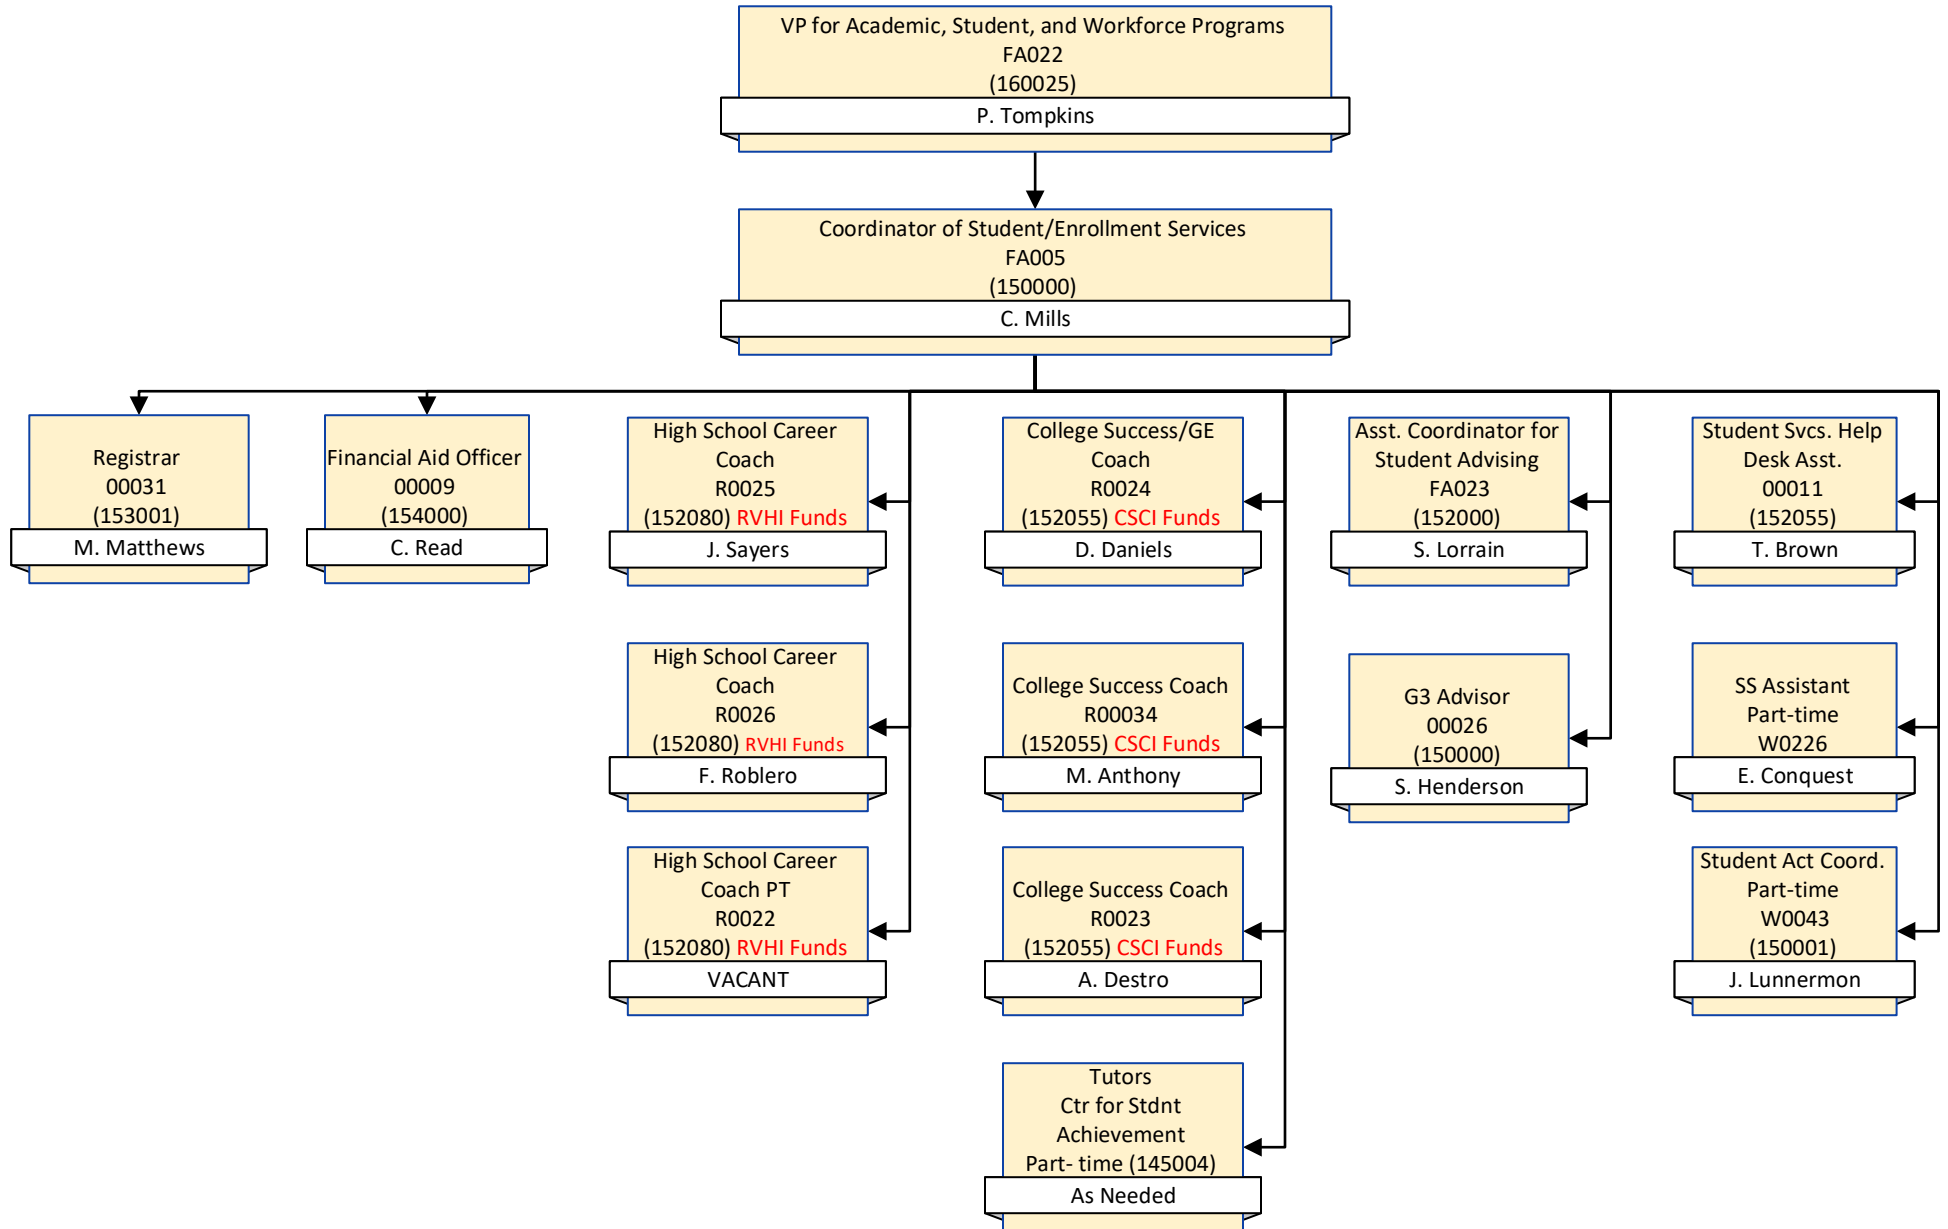

EASTERN SHORE COMMUNITY COLLEGE
VP for Academic, Student, and Workforce Education

EASTERN SHORE COMMUNITY COLLEGE
Coordinator of Student / Enrollment Services

- *Designates Department Chair**
- Moore – Liberal Arts and Social Sciences
 - Mason – STEM-B
 - Bennett – Health Professions
 - Floyd – Trades