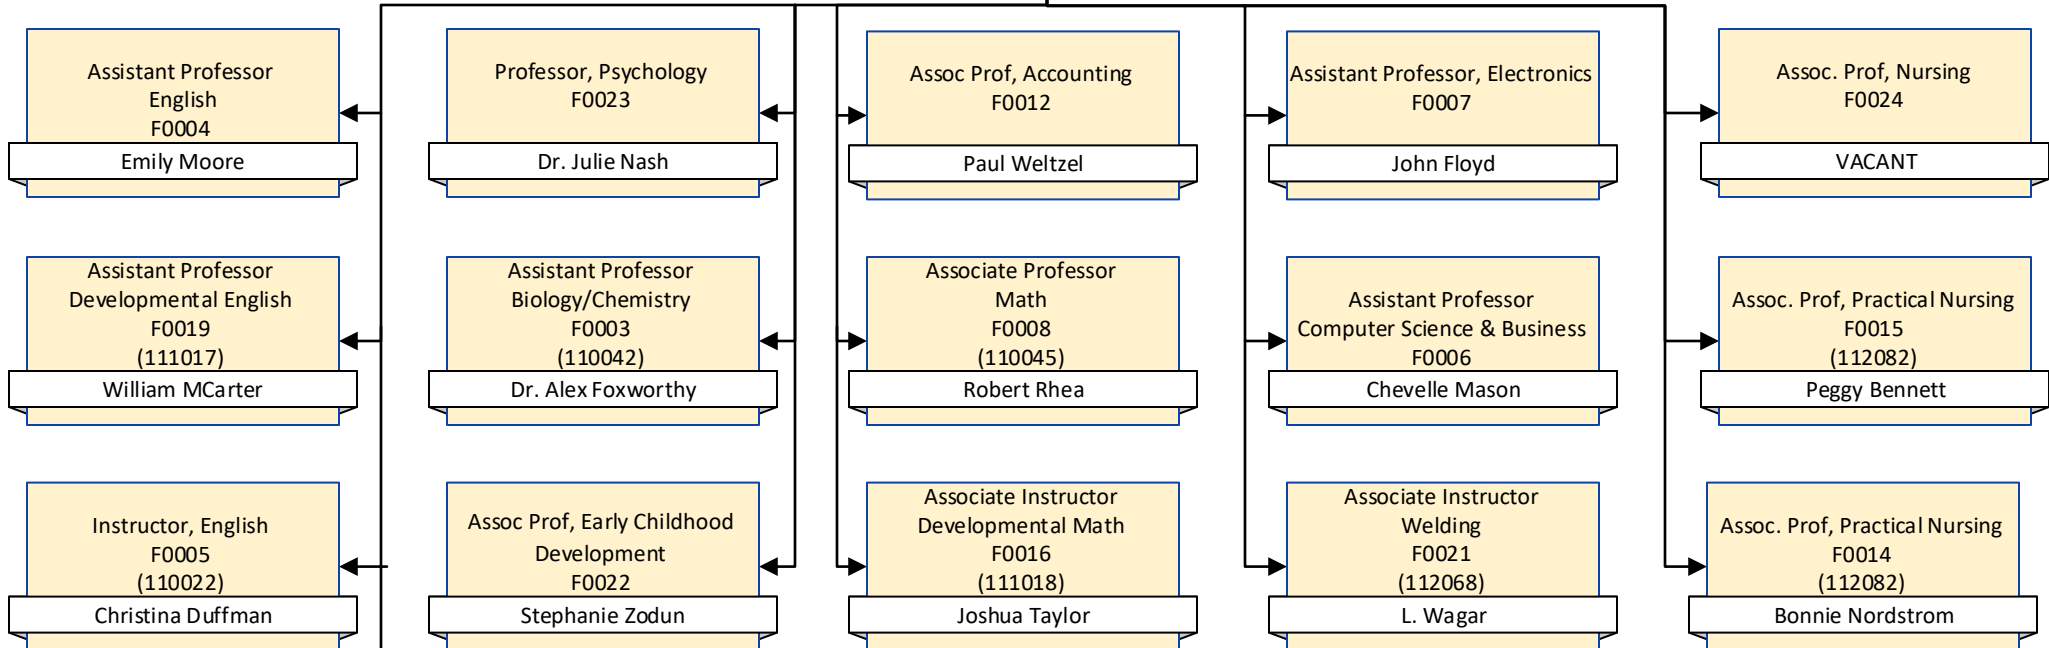

Coordinator of Student / Enrollment Services

VP for Academic, Student, and Workforce Programs

Coordinator of Research, Planning, and Assessment

VP for Academic, Student, and Workforce Programs

One Door Lead Facilitator

VP for Academic, Student, and  
Workforce Programs

Teaching Faculty

VP for Academic, Student, and  
Workforce Programs  
FA022  
(160025)  
P. Tompkins

Nursing Program Manager  
(TCC Faculty)  
Terri Long

Adjunct Faculty  
Part - time

Report to Dept.  
Chairs

Note: There are four department chairs to  
be selected from current faculty.

Assoc. VP of Administration

Director of Development