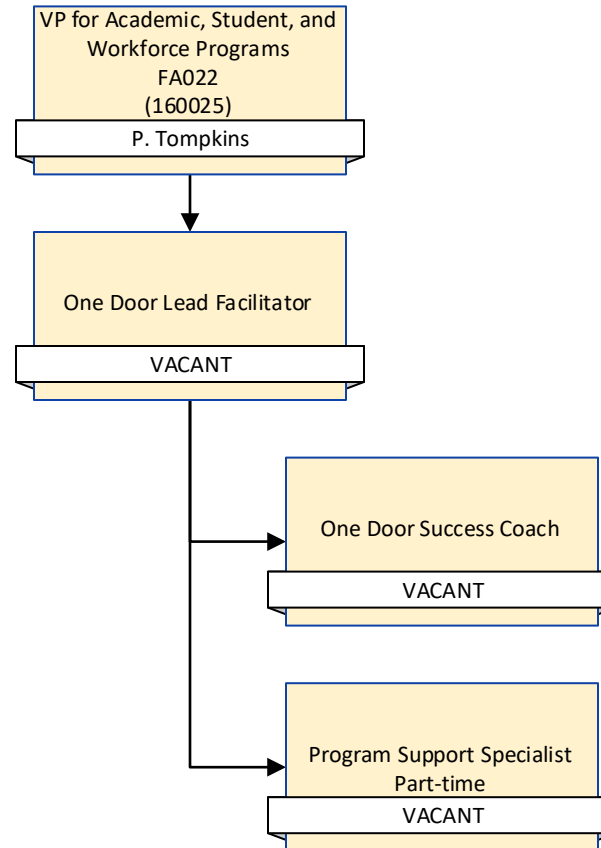

Coordinator of Student / Enrollment Services

VP for Academic, Student, and Workforce Programs

Coordinator of Research, Planning, and Assessment

VP for Academic, Student, and Workforce Programs

One Door Lead Facilitator

Adjunct Faculty  
Part - time

Report to Dept.  
Chairs

Note: There are four department chairs to  
be selected from current faculty.

Assoc. VP of Administration

Director of Development