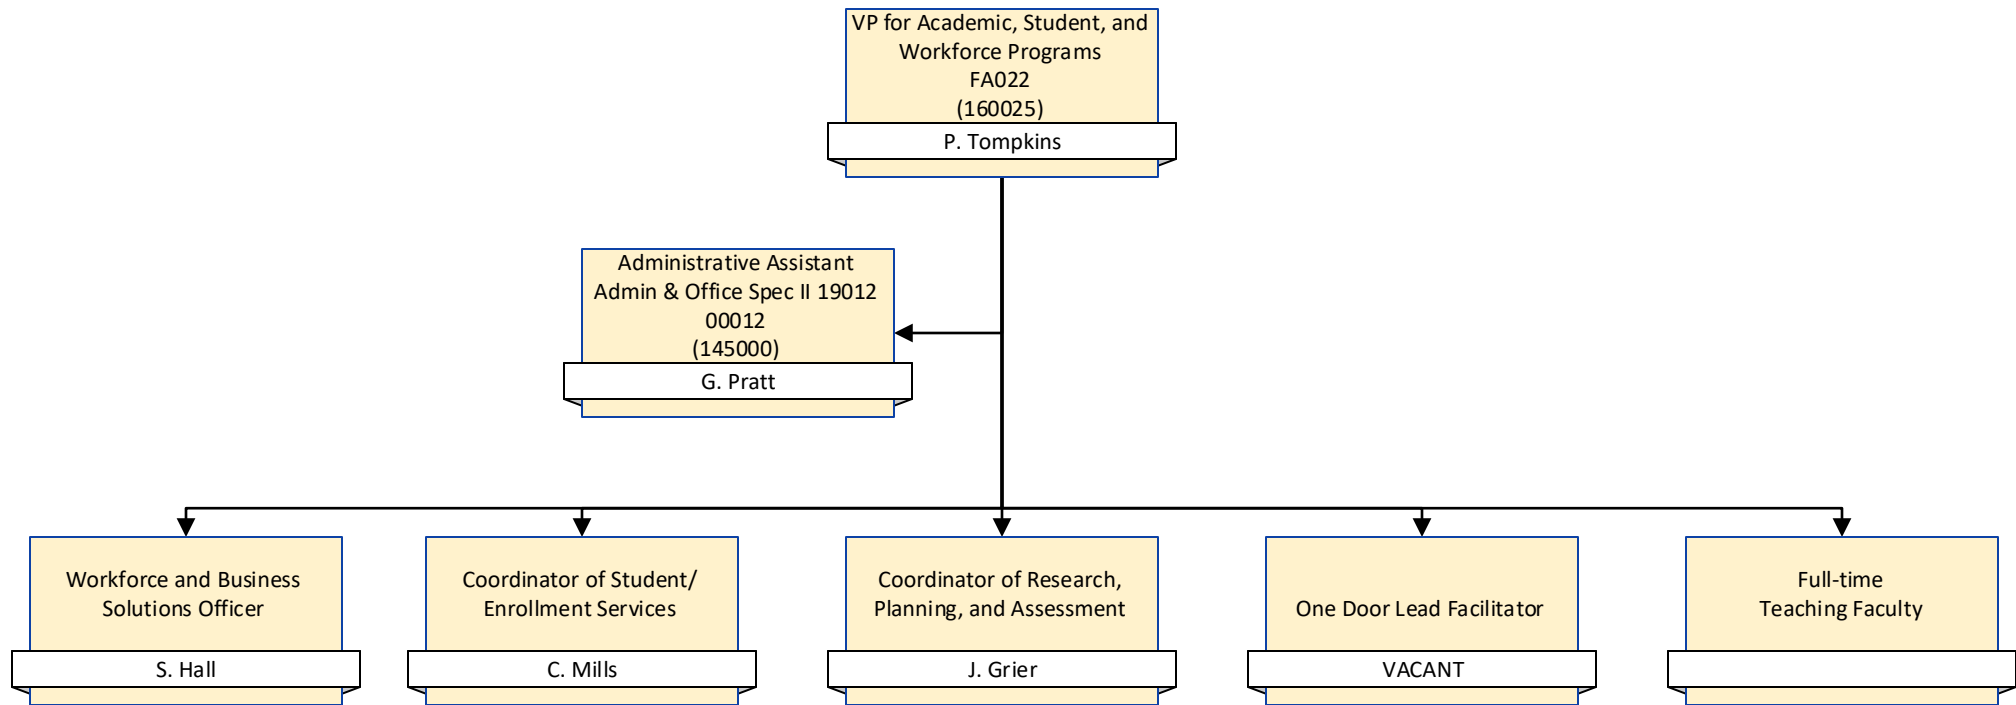

President's Office

VP for Academic, Student, and  
Workforce Programs

VP for Academic, Student, and Workforce Programs

Workforce and Business Solutions Officer

VP for Academic, Student, and Workforce Programs

Coordinator of Student / Enrollment Services

VP for Academic, Student, and Workforce Programs

Coordinator of Research, Planning, and Assessment

VP for Academic, Student, and Workforce Programs

One Door Lead Facilitator

Adjunct Faculty  
Part - time

Report to Dept.  
Chairs

Note: There are four department chairs to  
be selected from current faculty.

Assoc. VP of Administration

Director of Development