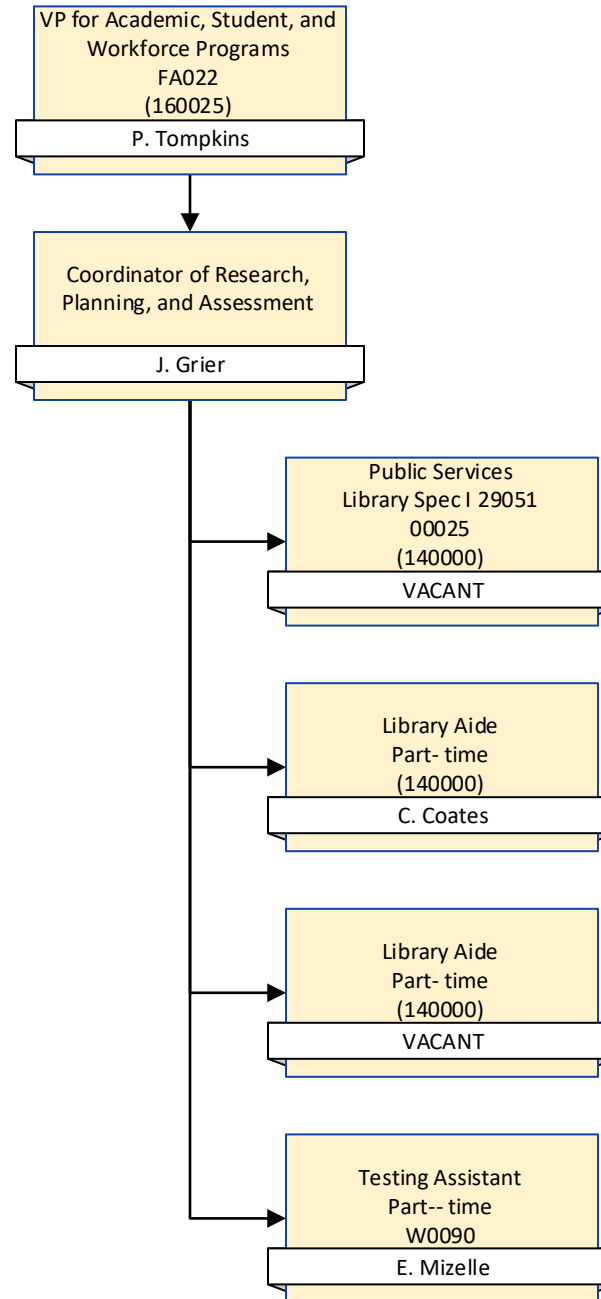

President's Office

VP for Academic, Student, and  
Workforce Programs

VP for Academic, Student, and Workforce Programs

Workforce and Business Solutions Officer

VP for Academic, Student, and Workforce Programs

Coordinator of Student / Enrollment Services

VP for Academic, Student, and Workforce Programs

Coordinator of Research, Planning, and Assessment

VP for Academic, Student, and Workforce Programs

One Door Lead Facilitator

Adjunct Faculty  
Part - time

Report to Dept.  
Chairs

Note: There are four department chairs to  
be selected from current faculty.

Assoc. VP of Administration

Director of Development