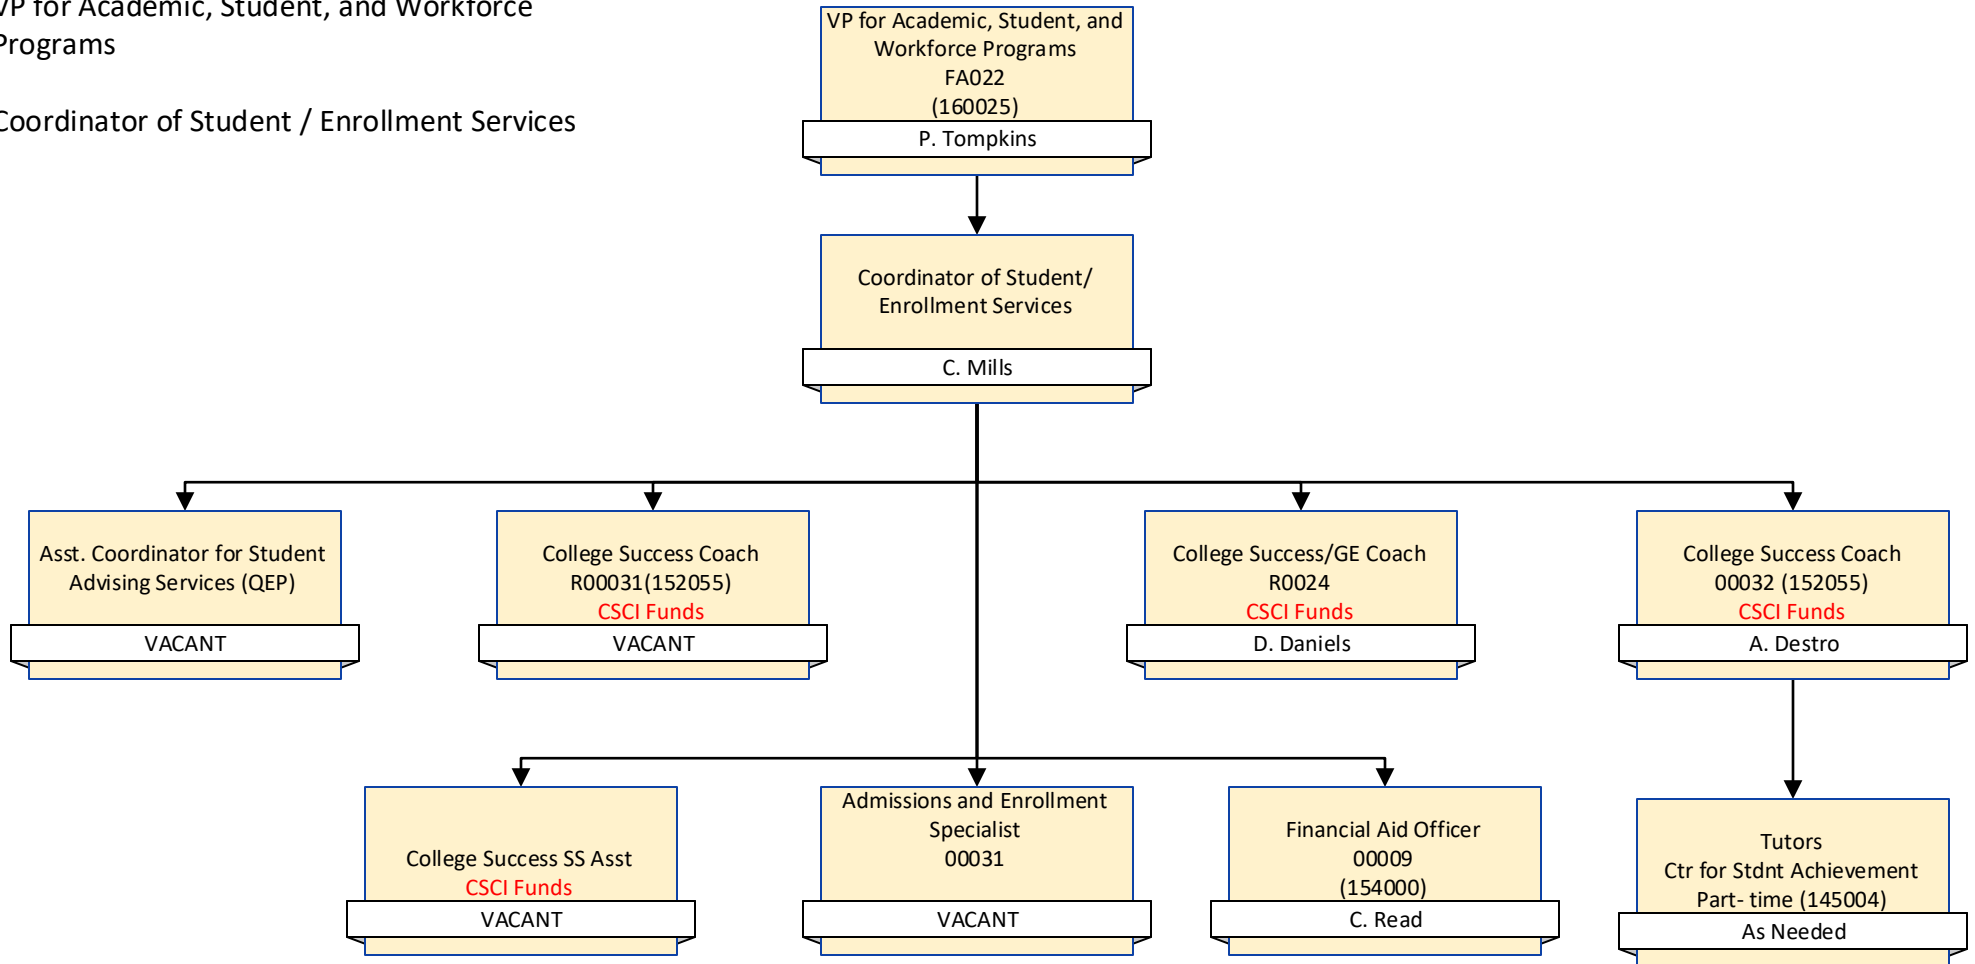

President's Office

VP for Academic, Student, and  
Workforce Programs

VP for Academic, Student, and Workforce Programs

Workforce and Business Solutions Officer

VP for Academic, Student, and Workforce Programs

Coordinator of Student / Enrollment Services

VP for Academic, Student, and Workforce Programs

Coordinator of Research, Planning, and Assessment

VP for Academic, Student, and Workforce Programs

One Door Lead Facilitator

VP for Academic, Student, and  
Workforce Programs

Teaching Faculty

VP for Academic, Student, and  
Workforce Programs  
FA022  
(160025)  
P. Tompkins

Nursing Program Manager  
(TCC Faculty)  
Terri Long

Adjunct Faculty  
Part - time

Report to Dept.  
Chairs

Note: There are four department chairs to  
be selected from current faculty.

Assoc. VP of Administration

Director of Development