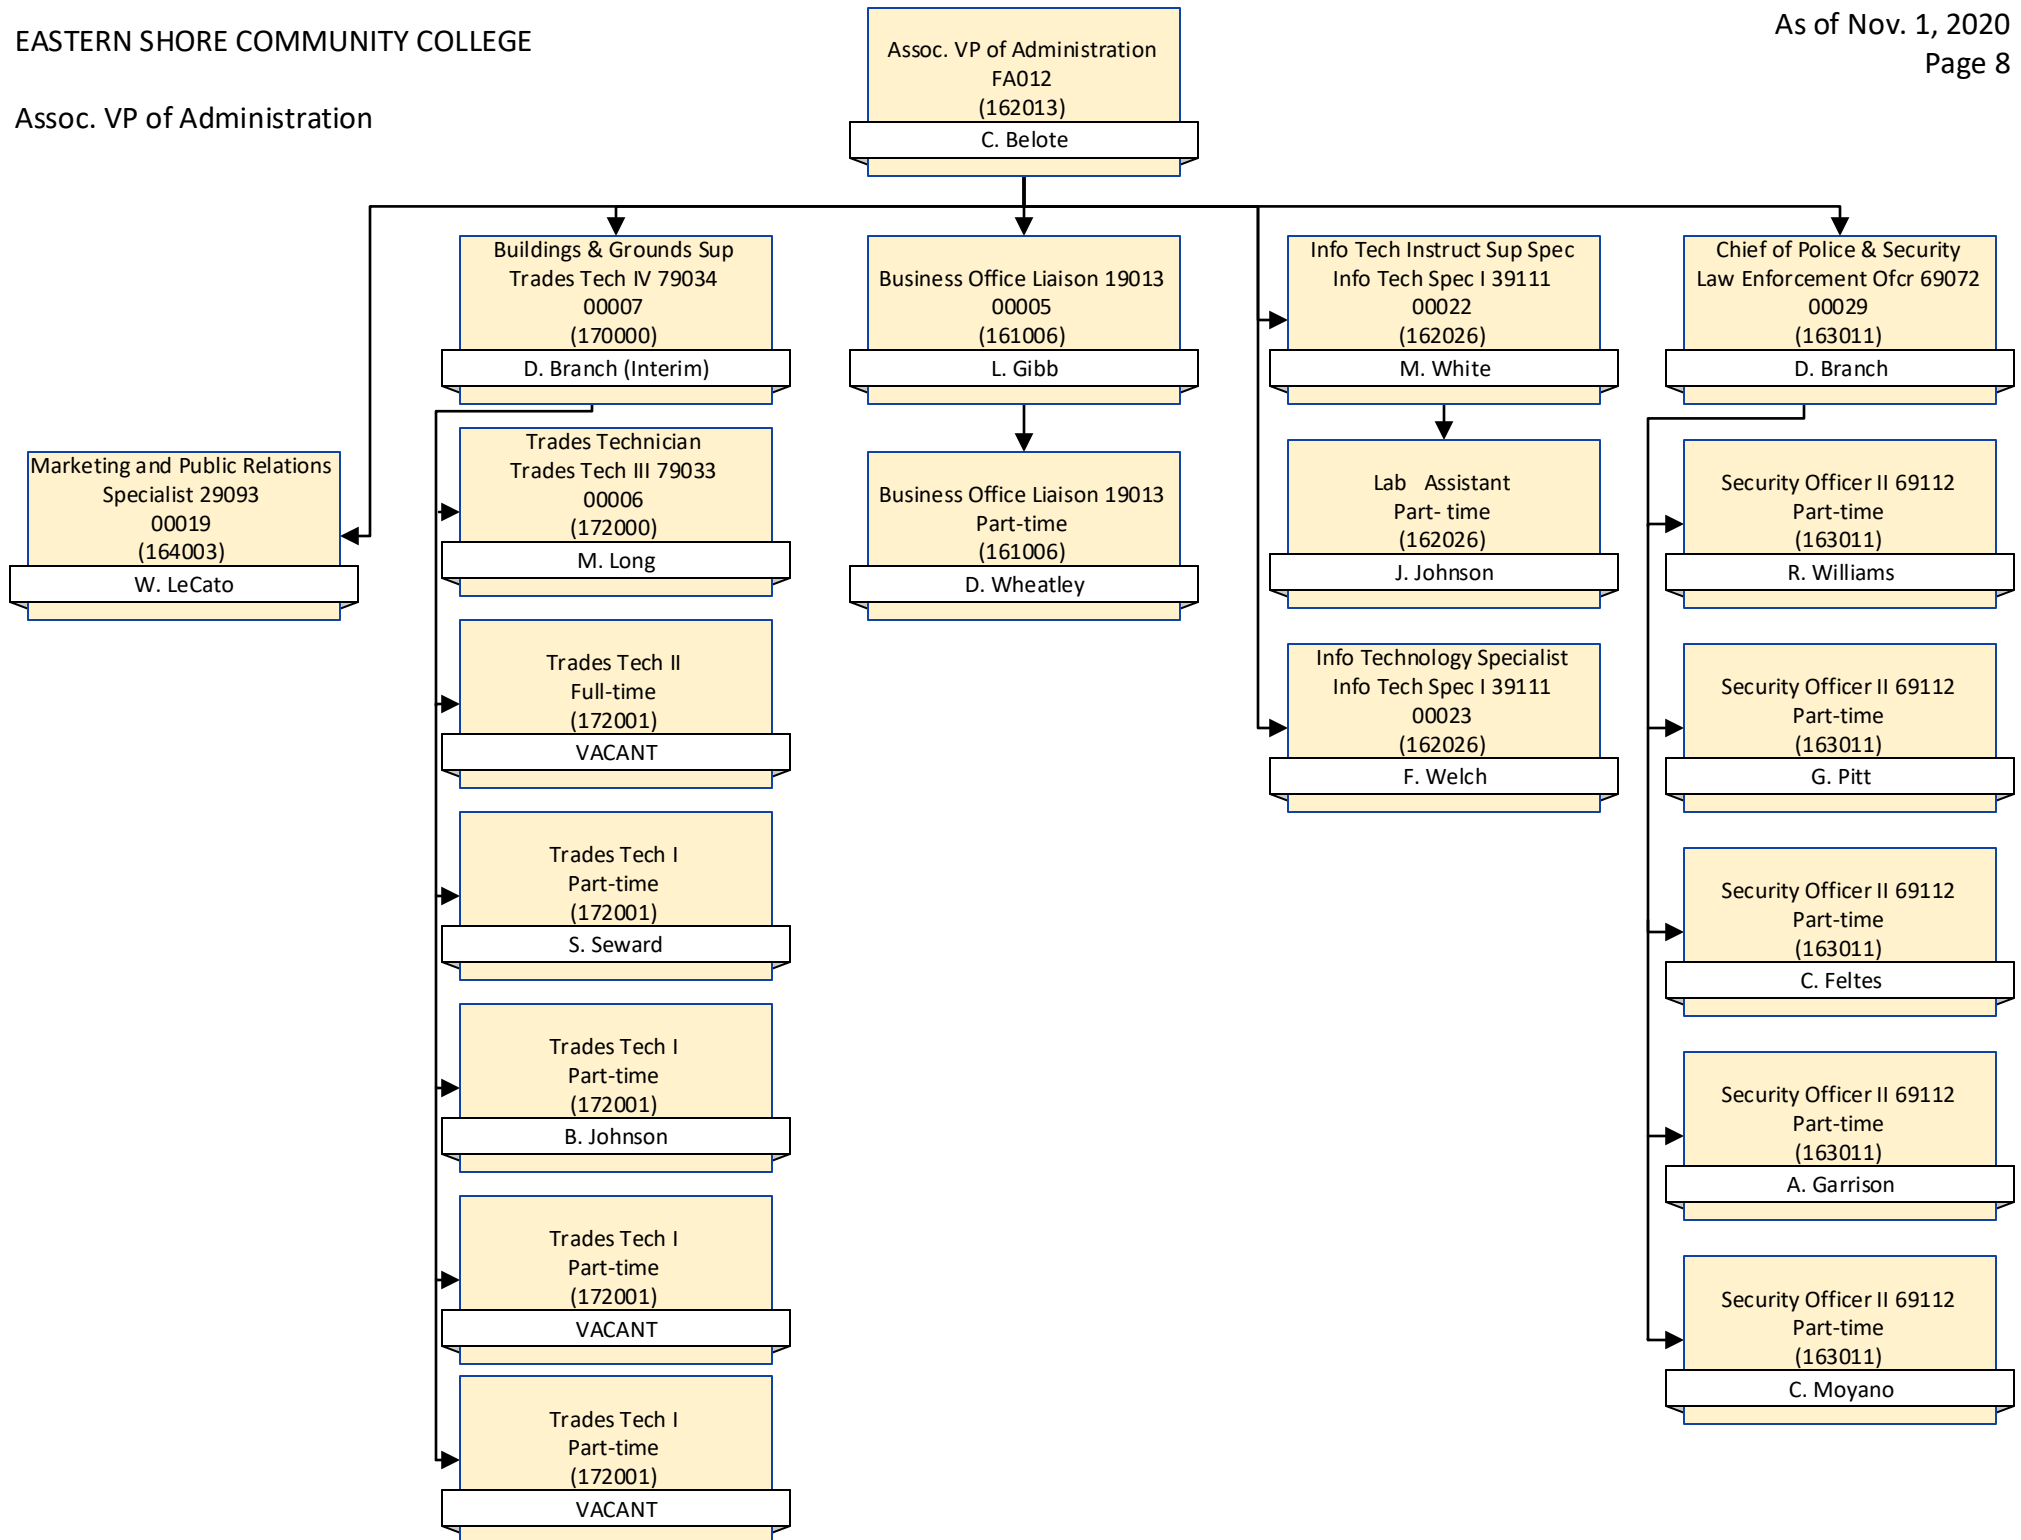

Coordinator of Student / Enrollment Services

VP for Academic, Student, and Workforce Programs

Coordinator of Research, Planning, and Assessment

VP for Academic, Student, and Workforce Programs

One Door Lead Facilitator

VP for Academic, Student, and  
Workforce Programs

Teaching Faculty

VP for Academic, Student, and  
Workforce Programs  
FA022  
(160025)  
P. Tompkins

Nursing Program Manager  
(TCC Faculty)  
Terri Long

Adjunct Faculty  
Part - time

Report to Dept.  
Chairs

Note: There are four department chairs to  
be selected from current faculty.

Assoc. VP of Administration

Director of Development

## ESCC Department and Program Chairs 2020-21