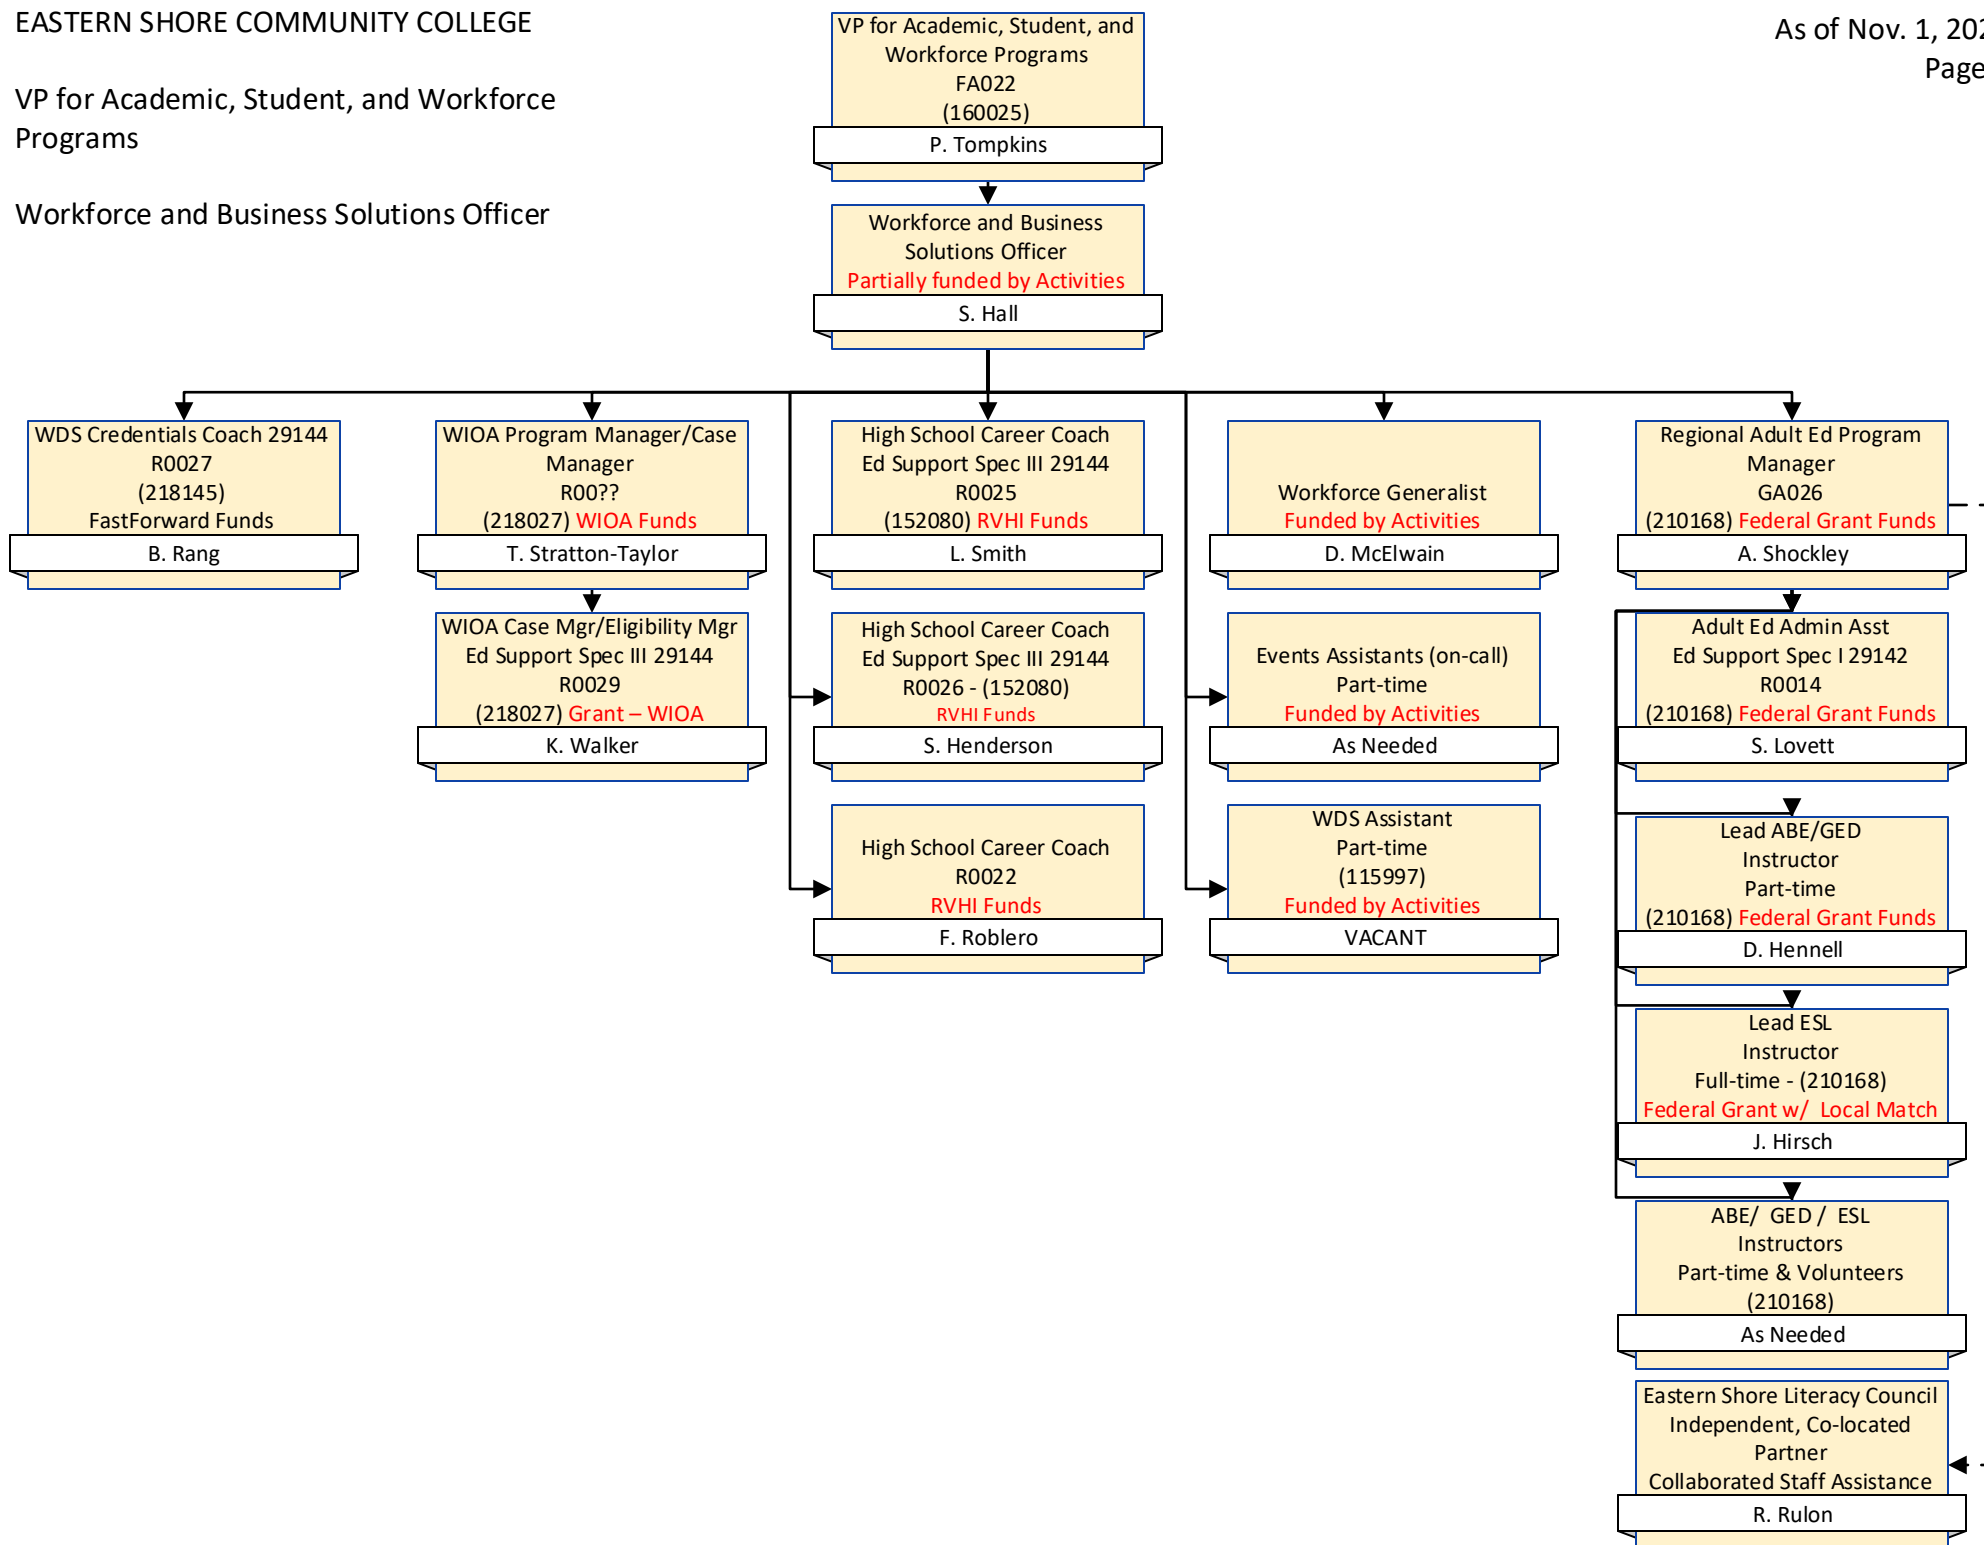

President's Office

VP for Academic, Student, and  
Workforce Programs

VP for Academic, Student, and Workforce Programs

Workforce and Business Solutions Officer

VP for Academic, Student, and Workforce Programs

Coordinator of Student / Enrollment Services

VP for Academic, Student, and Workforce Programs

Coordinator of Research, Planning, and Assessment

VP for Academic, Student, and Workforce Programs

One Door Lead Facilitator

VP for Academic, Student, and  
Workforce Programs

Teaching Faculty

VP for Academic, Student, and  
Workforce Programs  
FA022  
(160025)  
P. Tompkins

Nursing Program Manager  
(TCC Faculty)  
Terri Long

Adjunct Faculty  
Part - time

Report to Dept.  
Chairs

Note: There are four department chairs to  
be selected from current faculty.

Assoc. VP of Administration

Director of Development