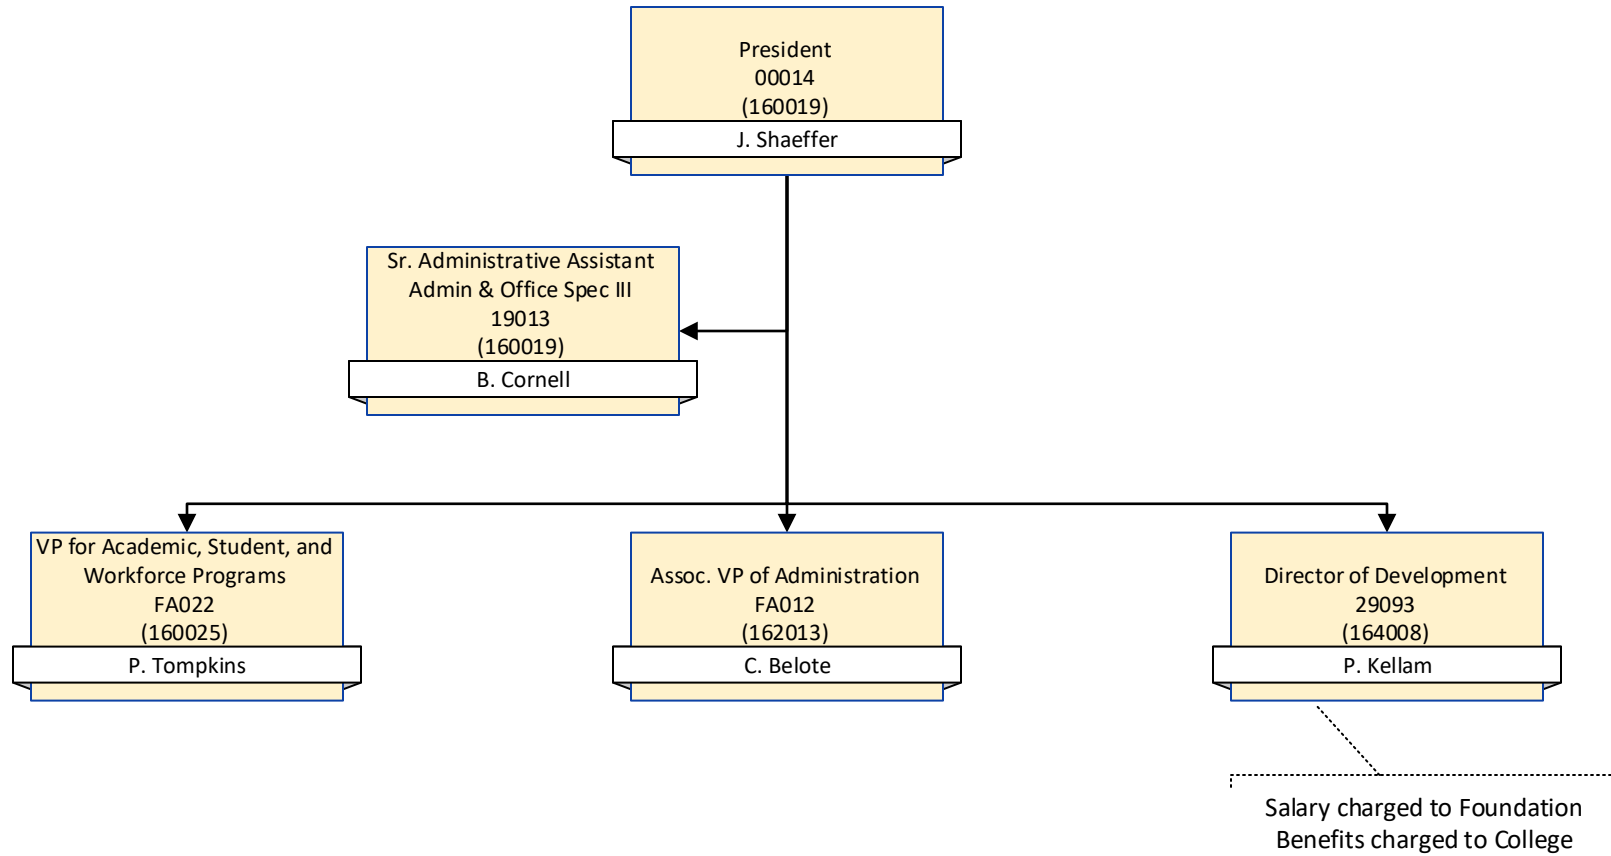

President's Office

VP for Academic, Student, and  
Workforce Programs

VP for Academic, Student, and Workforce Programs

Workforce and Business Solutions Officer

VP for Academic, Student, and Workforce Programs

Coordinator of Student / Enrollment Services

VP for Academic, Student, and Workforce Programs

Coordinator of Research, Planning, and Assessment

VP for Academic, Student, and Workforce Programs

One Door Lead Facilitator

Adjunct Faculty  
Part - time

Report to Dept.  
Chairs

Note: There are four department chairs to  
be selected from current faculty.

Assoc. VP of Administration

Director of Development